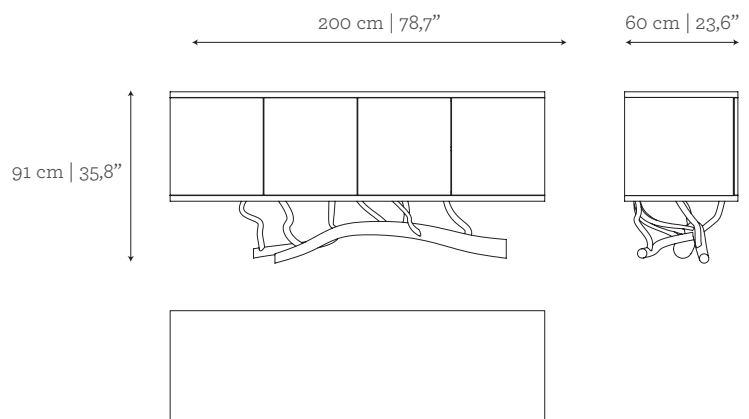

AS PICTURED

MATERIALS & FINISHES

Doors: Miosotis wood veneer with gloss finishing.

Body: Lacquered in NCS S 3010 - B70G with gloss finishing.

Base: Cast brass with Brass finishing.

DIMENSIONS

W: 200 cm | 78,7"

D: 60 cm | 23,6"

H: 91 cm | 35,8"

CUSTOM/BESPOKE

This product is suitable for custom size.

Range between:

W: 165 cm | 65" - 220 cm | 86,6"

D: 52 cm | 20,5" - 68 cm | 26,8"

H: 30 cm | 11,8" - 91 cm | 35,8"

VOLUME

1,09 m³ | 38,49 ft³

WEIGHT

198 kg | 436,5 lbs

Packed (in wooden case)

1,84 m³ | 64,98 ft³

325 kg | 716,5 lbs

GINGER & JAGGER