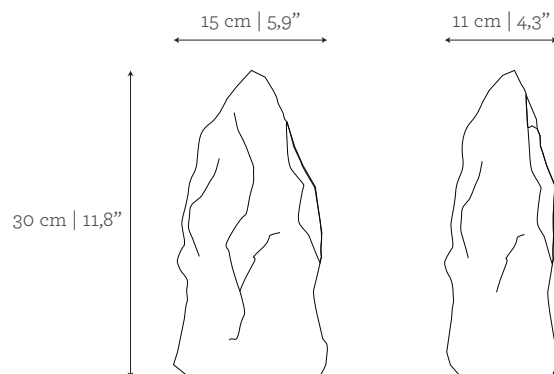

VOLUME

0,005 m³ | 0,18 ft³

WEIGHT

8 kg | 17,6 lbs

Packed (in carton case)

0,01 m³ | 0,35 ft³

10 kg | 22 lbs