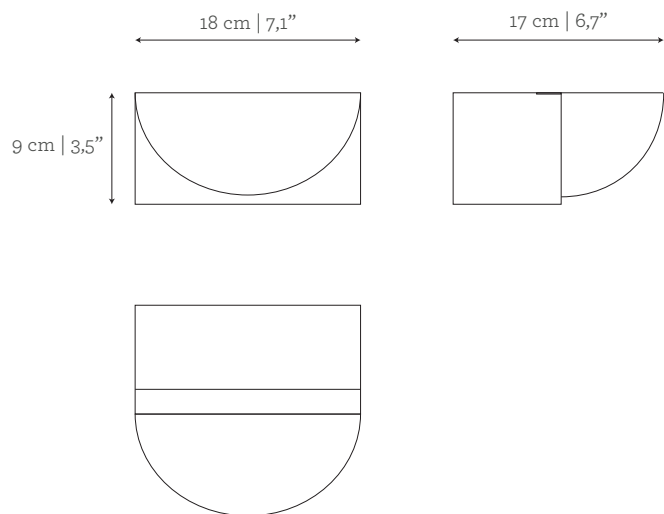

AS PICTURED

MATERIALS & FINISHES

Bowl: Carrara marble in honed finishing.

Metal: Yellow Gold 24K plated Brass.

DIMENSIONS

W: 18 cm | 7,1"

D: 17 cm | 6,7"

H: 9 cm | 3,5"

VOLUME

0,01 m³ | 0,35 ft³

WEIGHT

6 kg | 15,4 lbs

Packed (in carton case)

0,01 m³ | 0,35 ft³

12 kg | 26,5 lbs

PRODUCT OPTIONS