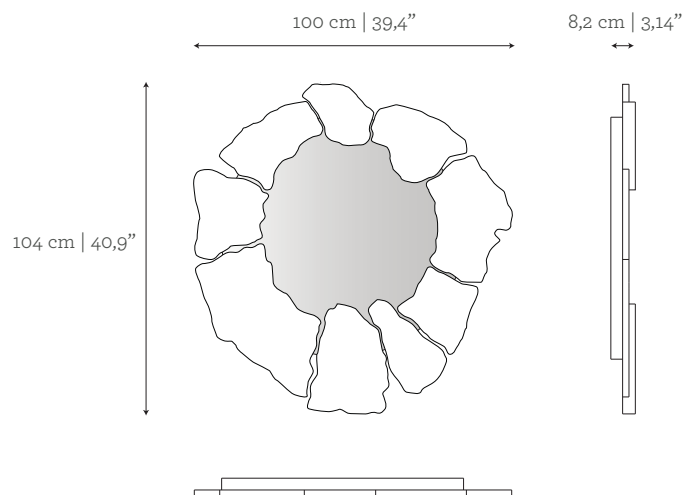

DIMENSIONS

W: 100 cm | 39,4"
D: 8,2 cm | 3,14"
H: 104 cm | 40,9"

CUSTOM/BESPOKE

This product is not suitable for customization.

ENVIRONMENT

This product is made for living areas in interior spaces only. This product is not specified for bathrooms, spa's or humid environments. Not suitable for exteriors.

AS PICTURED

MATERIALS & FINISHES

Frame: Carrara marble in polished finishing.

Metal Structure: Polished Nickel.

Mirror: Clear finishing.

DIMENSIONS

W: 100 cm | 39,4"

D: 8,2 cm | 3,14"

H: 104 cm | 40,9"

CUSTOM/BESPOKE

This product is not suitable for customization.

ENVIRONMENT

This product is made for living areas in interior spaces only. This product is not specified for bathrooms, spa's or humid environments. Not suitable for exteriors.

AS PICTURED

MATERIALS & FINISHES

Frame: Brushed Brass.

Metal Structure: Polished Nickel.

Mirror: Clear finishing.

DIMENSIONS

W: 100 cm | 39,4"

D: 8,2 cm | 3,14"