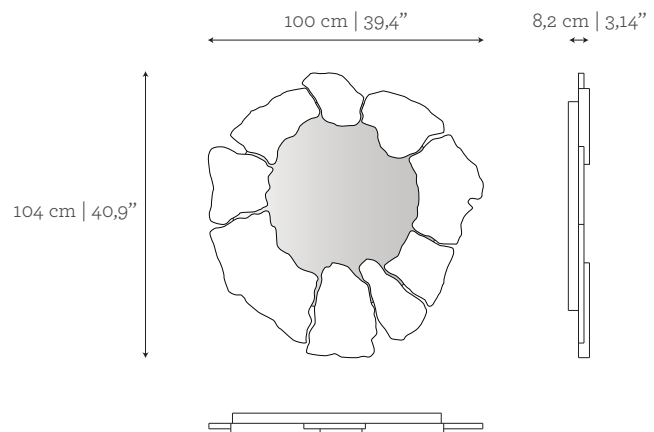

Islet | Mirror

The Islet Mirror draws inspiration from small uninhabited islands, that remain in their primal state, only exposed to the elements. The Islet Mirror has a delicate composition of elements in succession, in a dialogue of marble, metal and lacquer, and shapes that surrounds the subject, reflected within. The Islet creates a tranquil dynamic for living spaces.

DIMENSIONS

W: 100 cm | 39,4"
D: 8,2 cm | 3,14"
H: 104 cm | 40,9"

CUSTOM/BESPOKE

This product is not suitable for customization.

ENVIRONMENT

This product is made for living areas in interior spaces only. This product is not specified for bathrooms, spa's or humid environments. Not suitable for exteriors.

AS PICTURED

MATERIALS & FINISHES

Frame: Carrara marble in polished finishing.

Metal Structure: Polished Nickel.

Mirror: Clear finishing.

DIMENSIONS

W: 100 cm | 39,4"

D: 8,2 cm | 3,14"