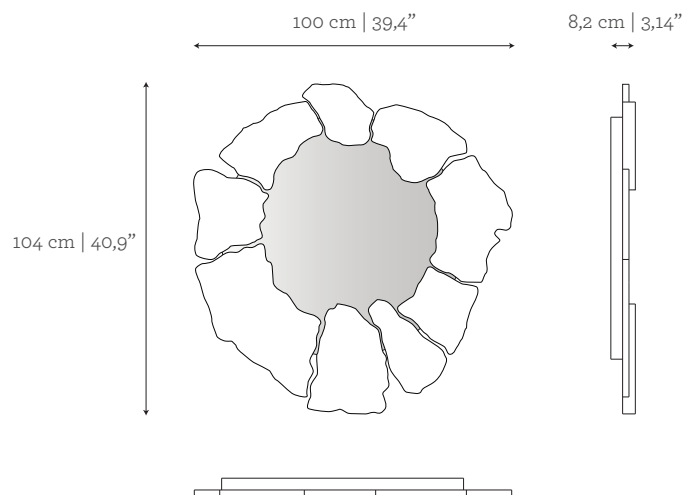

VOLUME

0,12 m³ | 4,24 ft³

WEIGHT

50 kg | 110,2 lbs

Packed (in wooden case)

0,38 m³ | 13,41 ft³

83 kg | 183 lbs