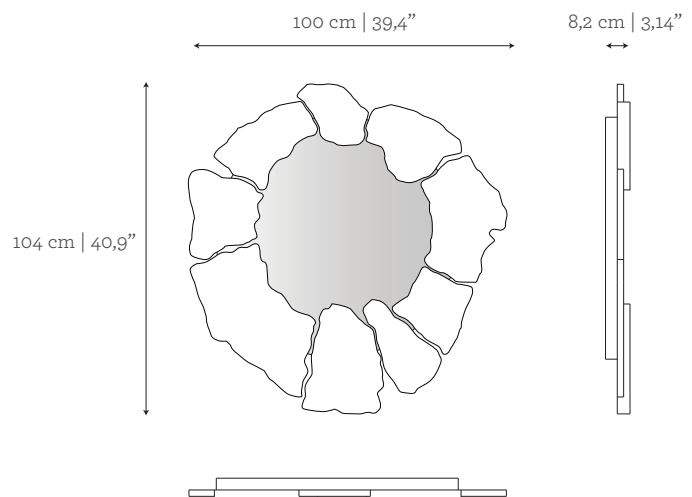

VOLUME

0,12 m³ | 4,24 ft³

WEIGHT

20 kg | 44,09 lbs

Packed (in wooden case)

0,38 m³ | 13,41 ft³

53 kg | 116,84 lbs