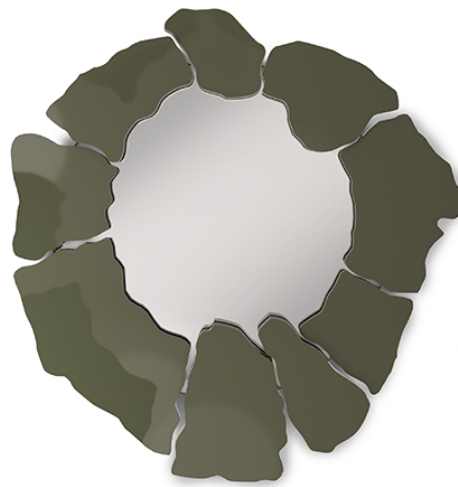

NICKEL
Polished

Mirror:

CLEAR

BRONZE

SMOKEY

Islet | Lacquer Mirror

The Islet Mirror draws inspiration from small uninhabited islands, that remain in their primal state, only exposed to the elements. The Islet Mirror has a delicate composition of elements in succession, in a dialogue of marble, metal and lacquer, and shapes that surrounds the subject, reflected within. The Islet creates a tranquil dynamic for living spaces.