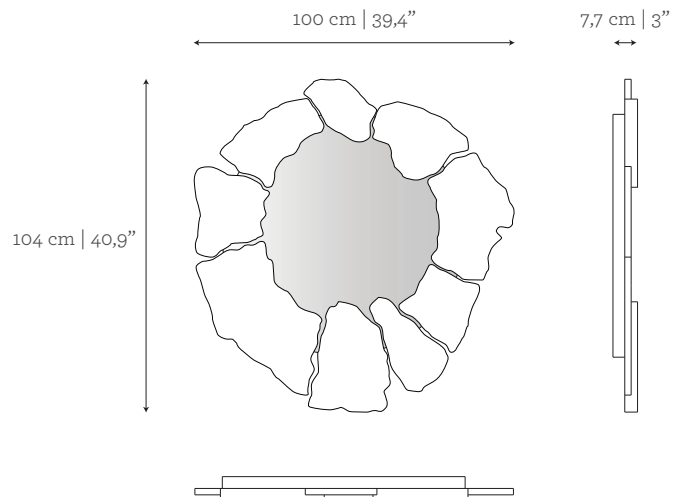

VOLUME

0,12 m³ | 4,24 ft³

WEIGHT

20 kg | 44,09 lbs

Packed (in wooden case)

0,38 m³ | 13,41 ft³

53 kg | 116,84 lbs