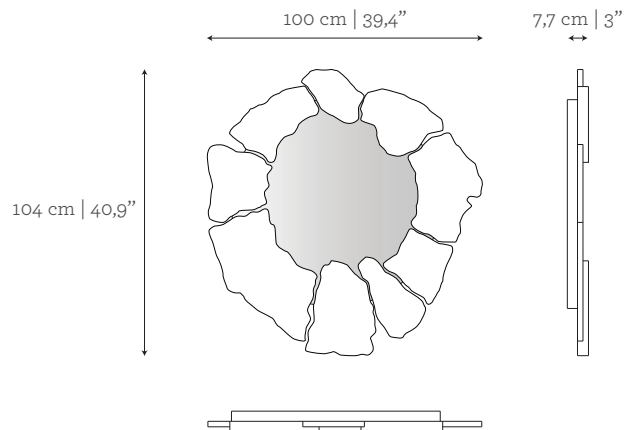

Islet | Mirror

The Islet Mirror draws inspiration from small uninhabited islands, that remain in their primal state, only exposed to the elements. The Islet Mirror has a delicate composition of elements in succession, in a dialogue of marble, metal and lacquer, and shapes that surrounds the subject, reflected within. The Islet creates a tranquil dynamic for living spaces.

DIMENSIONS

W: 100 cm | 39,4"
 D: 7,7 cm | 3"
 H: 104 cm | 40,9"

CUSTOM/BESPOKE

This product is not suitable for customization.

ENVIRONMENT

This product is made for living areas in interior spaces only. This product is not specified for bathrooms, spa's or humid environments. Not suitable for exteriors.

AS PICTURED

MATERIALS & FINISHES

Frame: Carrara marble in polished finishing.

Metal Structure: Polished Nickel.

Mirror: Clear finishing.

DIMENSIONS

W: 100 cm | 39,4"

D: 7,7 cm | 3"

AS PICTURED

MATERIALS & FINISHES

Frame: Brushed Brass.

Metal Structure: Polished Nickel.

Mirror: Clear finishing.

DIMENSIONS

W: 100 cm | 39,4"

D: 7,7 cm | 3"