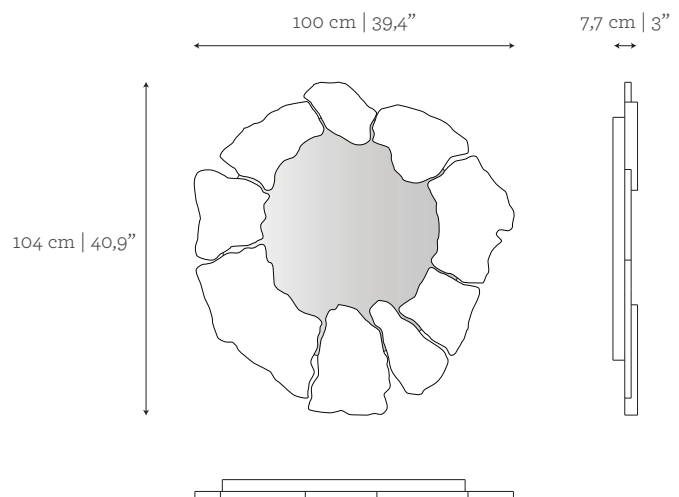

VOLUME

0,12 m³ | 4,24 ft³

WEIGHT

50 kg | 110,2 lbs

Packed (in wooden case)

0,38 m³ | 13,41 ft³

83 kg | 183 lbs