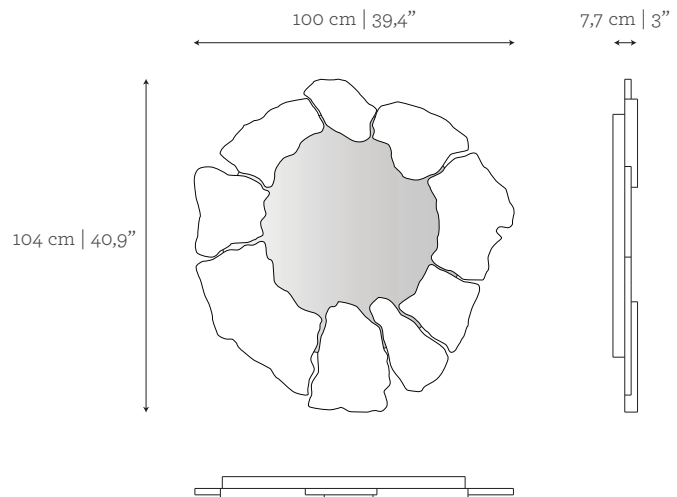

VOLUME

0,12 m³ | 4,24 ft³

WEIGHT

80 kg | 176,4 lbs

Packed (in wooden case)

0,38 m³ | 13,41 ft³

113 kg | 249,1 lbs