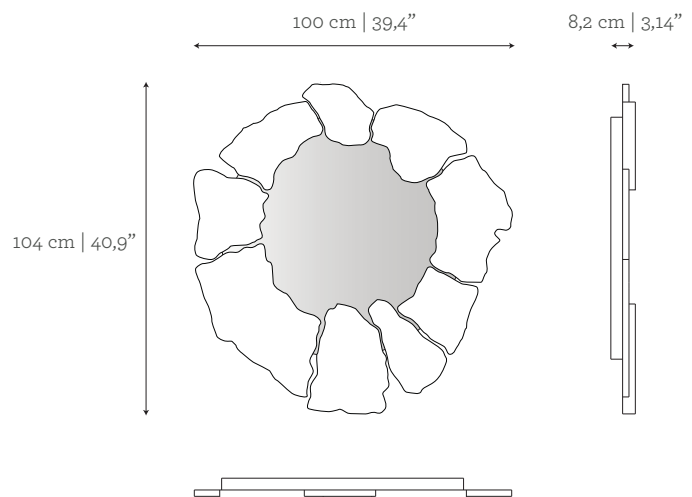

VOLUME

0,12 m³ | 4,24 ft³

WEIGHT

50 kg | 110,2 lbs

Packed (in wooden case)

0,38 m³ | 13,41 ft³

83 kg | 183 lbs