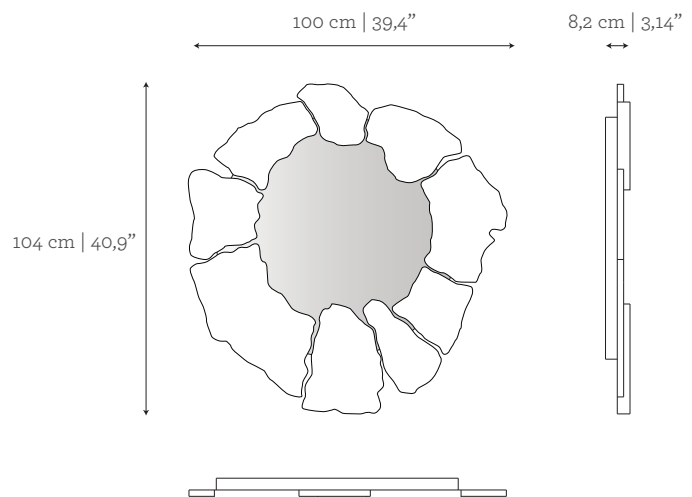

VOLUME

0,12 m³ | 4,24 ft³

WEIGHT

20 kg | 44,09 lbs

Packed (in wooden case)

0,38 m³ | 13,41 ft³

53 kg | 116,84 lbs