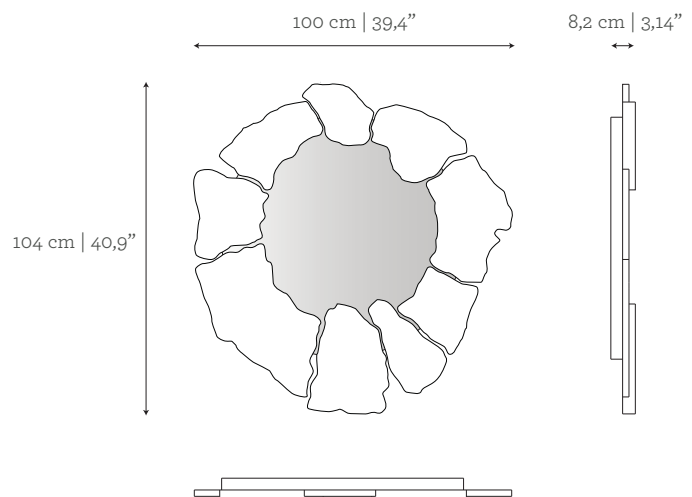

DIMENSIONS

W: 100 cm | 39,4"
D: 8,2 cm | 3,14"
H: 104 cm | 40,9"

CUSTOM/BESPOKE

This product is not suitable for customization.

ENVIRONMENT

This product is made for living areas in interior spaces only. This product is not specified for bathrooms, spa's or humid environments. Not suitable for exteriors.

AS PICTURED

MATERIALS & FINISHES

Frame: Carrara marble in polished finishing.

Metal Structure: Polished Nickel.

Mirror: Clear finishing.

DIMENSIONS

W: 100 cm | 39,4"

D: 8,2 cm | 3,14"

H: 104 cm | 40,9"

CUSTOM/BESPOKE

This product is not suitable for customization.

ENVIRONMENT

This product is made for living areas in interior spaces only. This product is not specified for bathrooms, spa's or humid environments. Not suitable for exteriors.

AS PICTURED

MATERIALS & FINISHES

Frame: Brushed Brass.

Metal Structure: Polished Nickel.

Mirror: Clear finishing.

DIMENSIONS

W: 100 cm | 39,4"

D: 8,2 cm | 3,14"