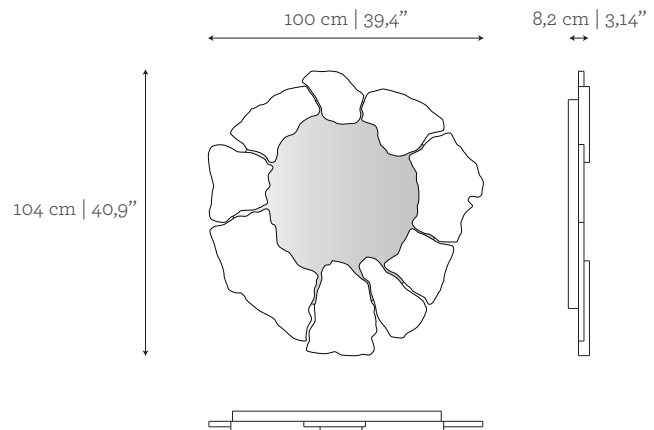

Islet | Mirror

The Islet Mirror draws inspiration from small uninhabited islands, that remain in their primal state, only exposed to the elements. The Islet Mirror has a delicate composition of elements in succession, in a dialogue of marble, metal and lacquer, and shapes that surrounds the subject, reflected within. The Islet creates a tranquil dynamic for living spaces.

DIMENSIONS

W: 100 cm | 39,4"
D: 8,2 cm | 3,14"
H: 104 cm | 40,9"

CUSTOM/BESPOKE

This product is not suitable for customization.

ENVIRONMENT

This product is made for living areas in interior spaces only. This product is not specified for bathrooms, spa's or humid environments. Not suitable for exteriors.

AS PICTURED

MATERIALS & FINISHES

Frame: Carrara marble in polished finishing.

Metal Structure: Polished Nickel.

Mirror: Clear finishing.

DIMENSIONS

W: 100 cm | 39,4"

D: 8,2 cm | 3,14"

AS PICTURED

MATERIALS & FINISHES

Frame: Brushed Brass.

Metal Structure: Polished Nickel.

Mirror: Clear finishing.

DIMENSIONS

W: 100 cm | 39,4"

D: 8,2 cm | 3,14"