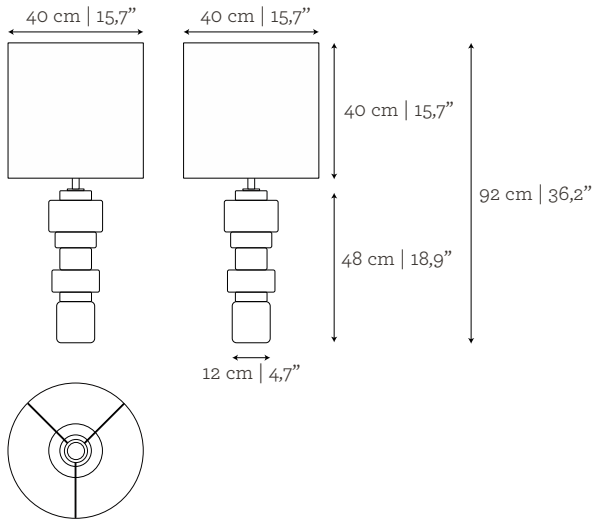

PRODUCT OPTIONS

Saturn | Small Table Lamp

LAMPSHADE

Large round lampshade: