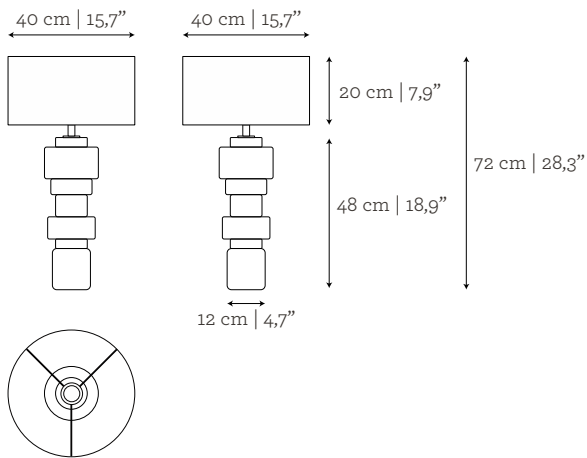

Medium round lampshade: