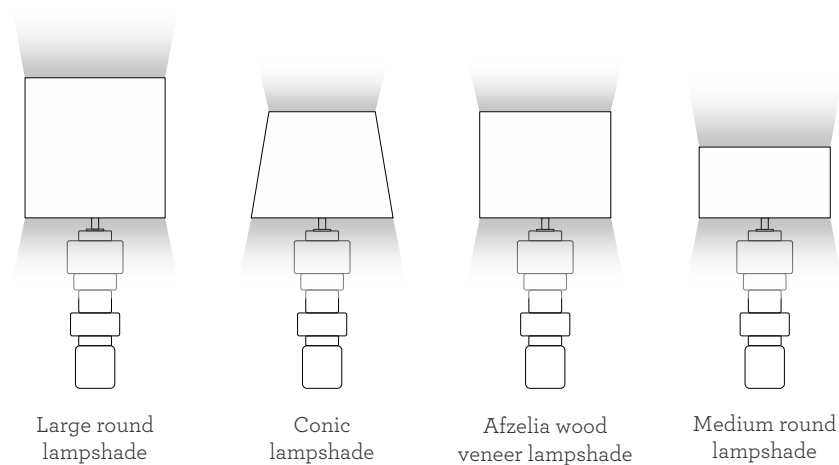

IVORY

HONEY

GREEN MOSS

BLACK AMBER

SILVER

PRODUCT OPTIONS

Saturn | Small Table Lamp

LAMPSHADE

Large round lampshade:

Conic lampshade:

Medium round lampshade:

LIGHT DIRECTION

Large round lampshade

Conic lampshade

Afzelia wood veneer lampshade

Medium round lampshade