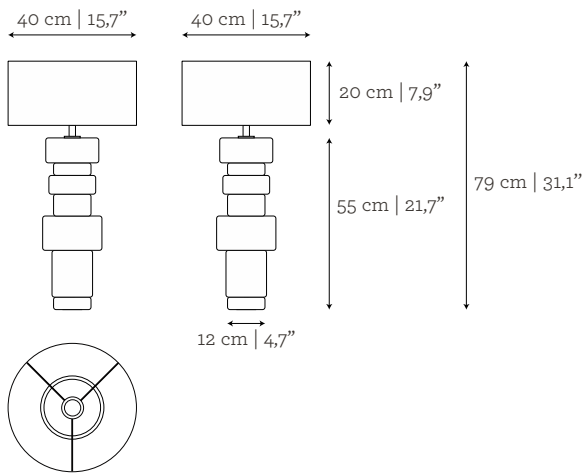

Medium round lampshade: