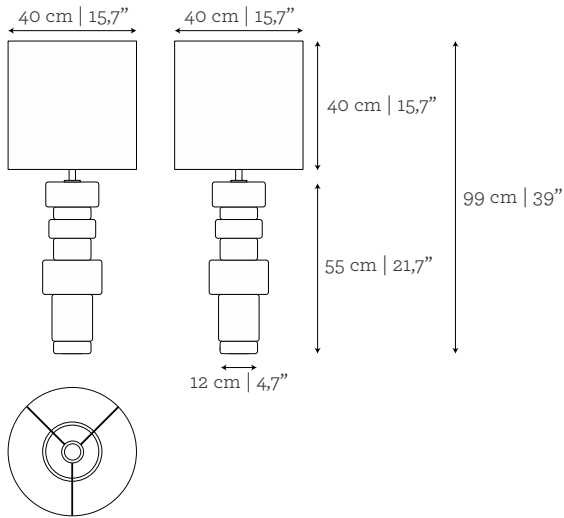

PRODUCT OPTIONS

Saturn | Medium Table Lamp

LAMPSHADE

Large round lampshade: