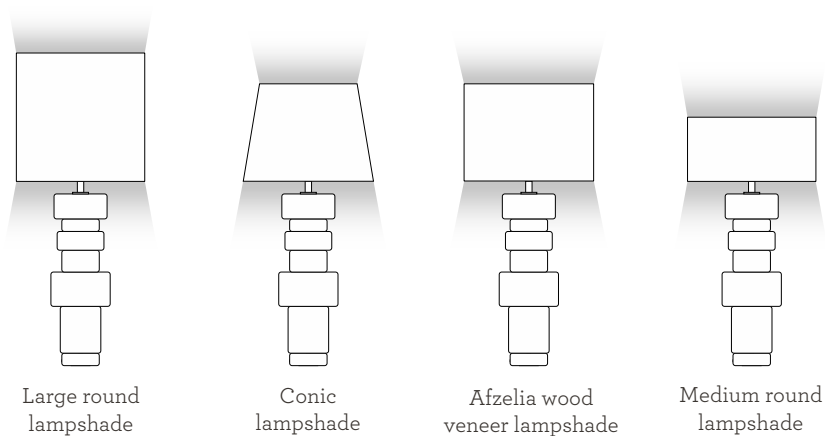

BLACK AMBER

SILVER

PRODUCT OPTIONS

Saturn | Medium Table Lamp

LAMPSHADE

Large round lampshade:

Conic lampshade:

Medium round lampshade:

LIGHT DIRECTION

Large round lampshade

Conic lampshade

Afzelia wood veneer lampshade

Medium round lampshade