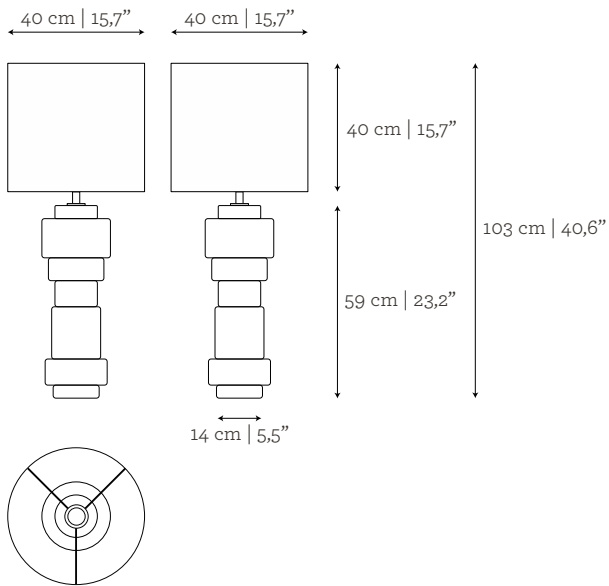

DIMENSIONS

W: 40 cm | 15,7"

D: 40 cm | 15,7"

H: 93 cm | 36,6"

VOLUME

0,15 m³ | 5,3 ft³

Packed (in wooden case)

0,30 m³ | 10,59 ft³

BLACK AMBER

SILVER

PRODUCT OPTIONS

Saturn | Large Table Lamp

LAMPSHADE

Large round lampshade:

Conic lampshade:

LIGHT DIRECTION