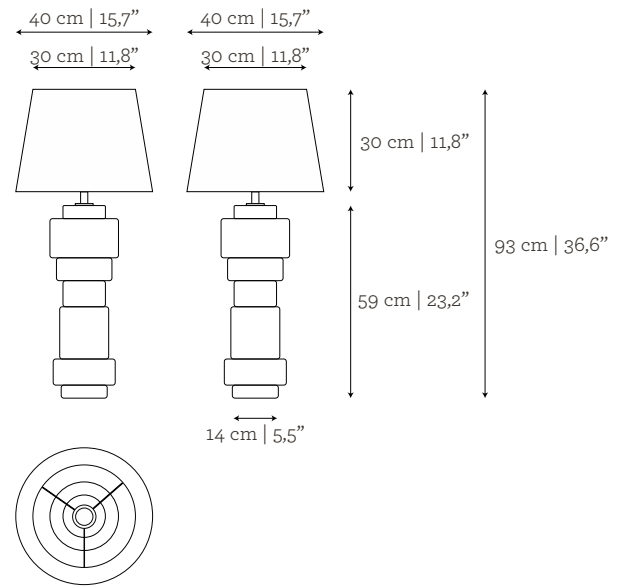

DIMENSIONS

W: 40 cm | 15,7"

D: 40 cm | 15,7"

H: 93 cm | 36,6"

VOLUME

0,15 m³ | 5,3 ft³

Packed (in wooden case)

0,30 m³ | 10,59 ft³

BLACK AMBER

SILVER

PRODUCT OPTIONS

Saturn | Large Table Lamp

LAMPSHADE

Large round lampshade:

Conic lampshade:

LIGHT DIRECTION