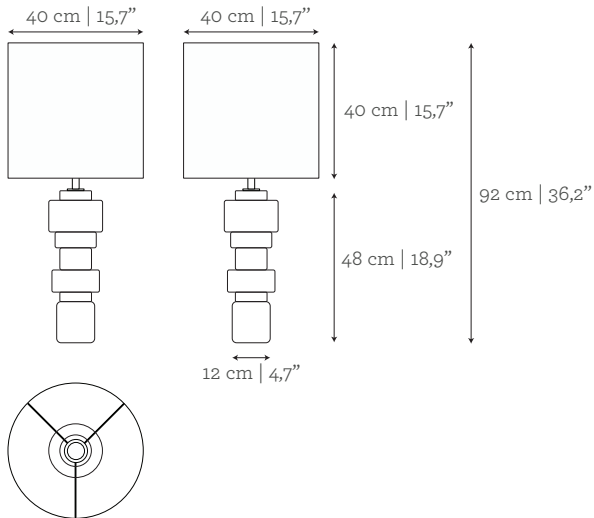

PRODUCT OPTIONS

Saturn | Small Table Lamp

LAMPSHADE

Large round lampshade: