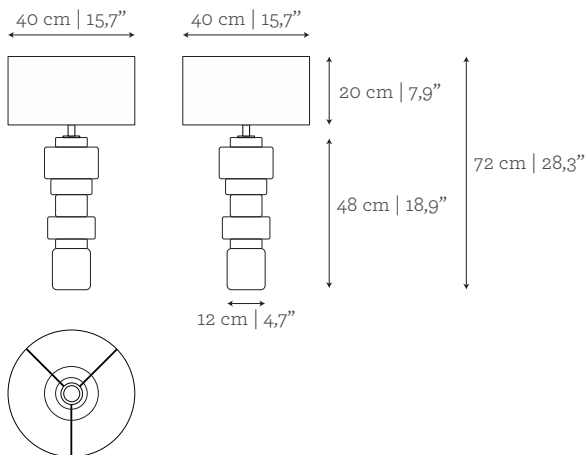

#### DIMENSIONS

W: 40 cm | 15,7"

D: 40 cm | 15,7"

H: 82 cm | 32,3"

### LAMPSHADE

Large round lampshade:

Conic lampshade:

Medium round lampshade: