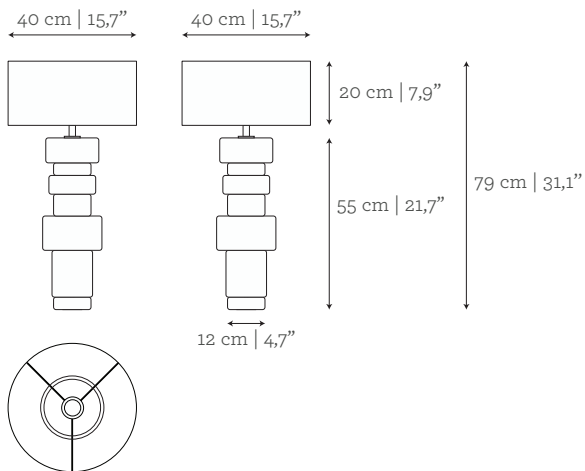

DIMENSIONS

W: 40 cm | 15,7"
 D: 40 cm | 15,7"
 H: 89 cm | 35"

VOLUME

0,05 m³ | 1,77 ft³

Packed (in wooden case)

0,3 m³ | 10,59 ft³

WEIGHT

25 kg | 55,1 lbs

PRODUCT OPTIONS

Saturn | Medium Table Lamp

LAMPSHADE

Large round lampshade:

Conic lampshade:

Medium round lampshade:

LIGHT DIRECTION

Large round lampshade