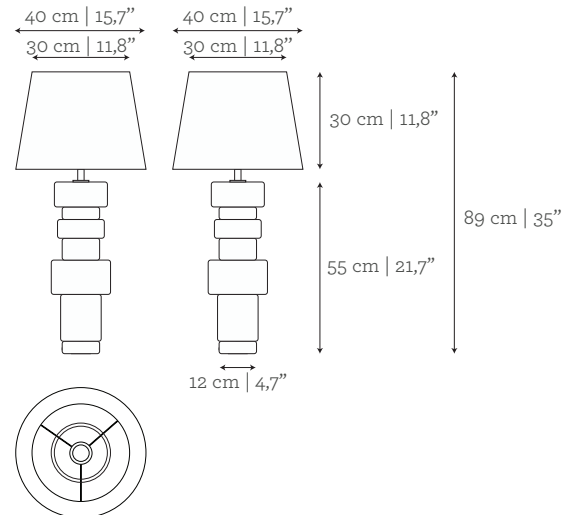

DIMENSIONS

W: 40 cm | 15,7"
 D: 40 cm | 15,7"
 H: 89 cm | 35"

VOLUME

0,05 m³ | 1,77 ft³

Packed (in wooden case)

0,3 m³ | 10,59 ft³

WEIGHT

25 kg | 55,1 lbs

PRODUCT OPTIONS

Saturn | Medium Table Lamp

LAMPSHADE

Large round lampshade:

Conic lampshade:

Medium round lampshade:

LIGHT DIRECTION

Large round lampshade