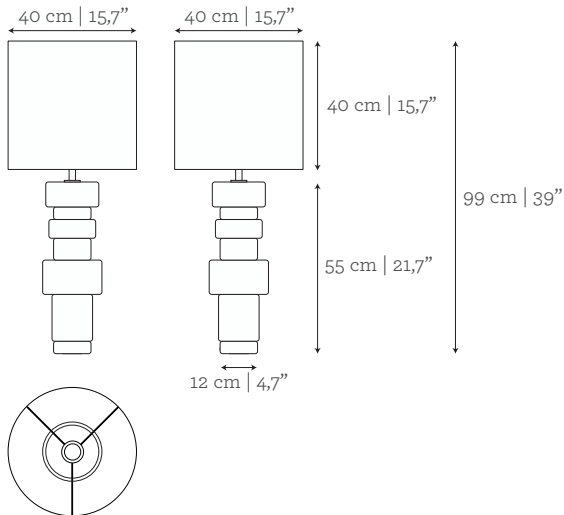

PRODUCT OPTIONS

Saturn | Medium Table Lamp

LAMPSHADE

Large round lampshade: