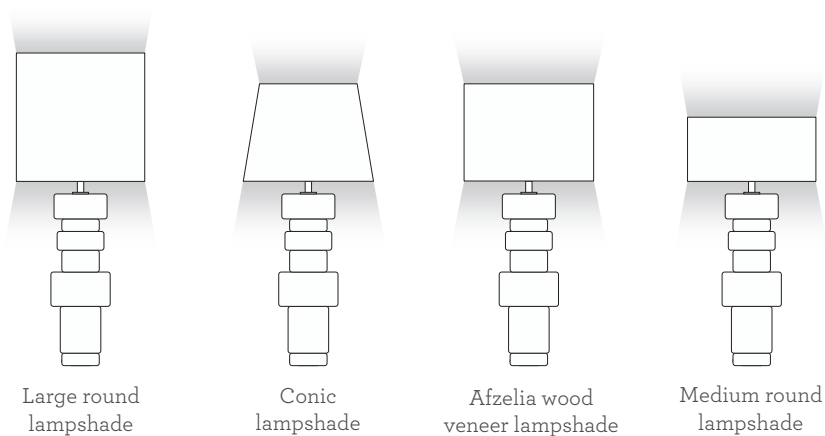

PRODUCT OPTIONS

Saturn | Medium Table Lamp

LAMPSHADE

Large round lampshade:

Conic lampshade:

Medium round lampshade:

LIGHT DIRECTION

Large round lampshade