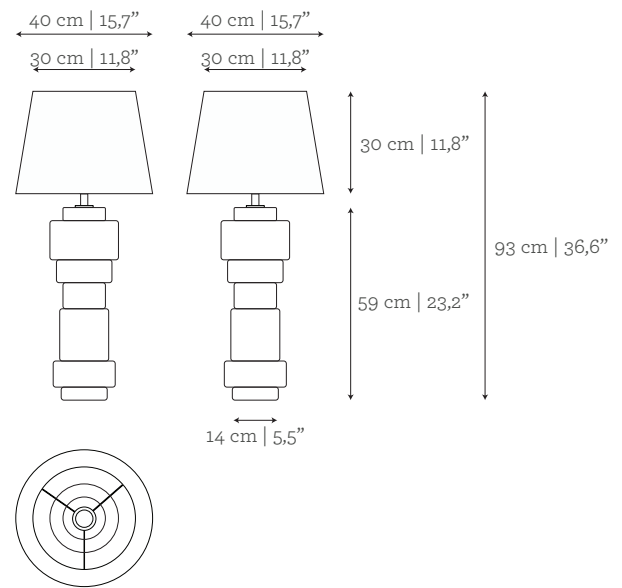

DIMENSIONS

W: 40 cm | 15,7"
 D: 40 cm | 15,7"
 H: 93 cm | 36,6"

VOLUME

0,05 m³ | 1,77 ft³

Packed (in wooden case)

0,3 m³ | 10,59 ft³

WEIGHT

35 kg | 77,2 lbs

BLACK AMBER

SILVER

PRODUCT OPTIONS

Saturn | Large Table Lamp

LAMPSHADE

Large round lampshade:

Conic lampshade:

LIGHT DIRECTION