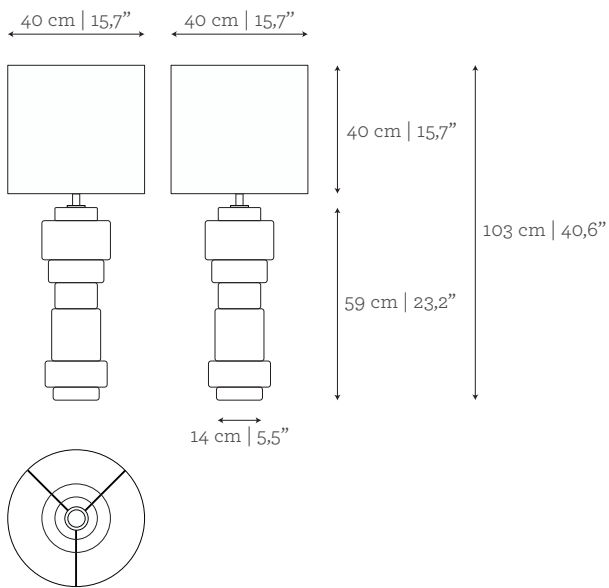

DIMENSIONS

W: 40 cm | 15,7"
 D: 40 cm | 15,7"
 H: 93 cm | 36,6"

VOLUME

0,05 m³ | 1,77 ft³

Packed (in wooden case)

0,3 m³ | 10,59 ft³

WEIGHT

35 kg | 77,2 lbs

BLACK AMBER

SILVER

PRODUCT OPTIONS

Saturn | Large Table Lamp

LAMPSHADE

Large round lampshade:

Conic lampshade:

LIGHT DIRECTION