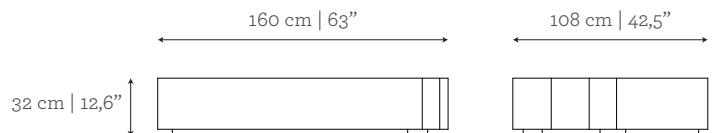

AS PICTURED

MATERIALS & FINISHES

Top: Amara Ebony wood veneer inlay marquetry with matt finishing.

Metal details: Polished Brass.

DIMENSIONS

W: 160 cm | 63"

D: 108 cm | 42,5"

H: 32 cm | 12,6"

CUSTOM/BESPOKE

This product is suitable for custom size.

Range between:

W: 40 cm | 15,7" - 260 cm | 102,4"

D: 40 cm | 15,7" - 260 cm | 102,4"

H: 20 cm | 7,9" - 70 cm | 27,6"

ENVIRONMENT

This product is made for living areas in interior spaces only. This product is not specified for bathrooms, spa's or humid environments. Not suitable for exteriors.

VOLUME

0,55 m³ | 19,4 ft³

WEIGHT

50 kg | 110,2 lbs

Packed (in wooden case)

1,04 m³ | 36,73 ft³

132 kg | 291 lbs

PRODUCT OPTIONS