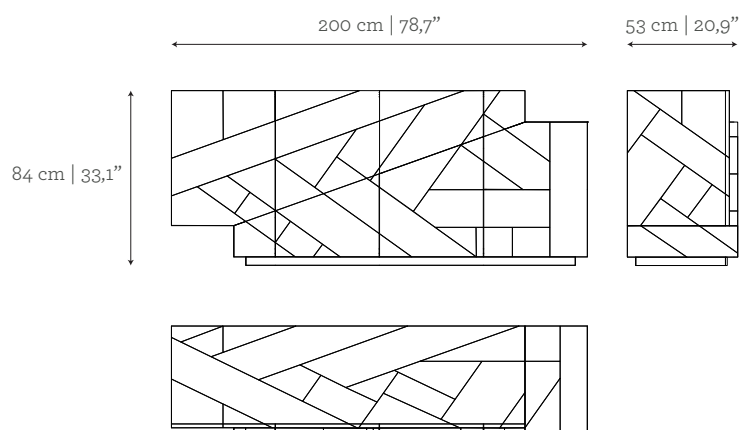

Packed (in wooden case)

1,47 m³ | 51,91 ft³

250 kg | 551,2 lbs