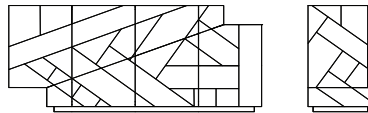

TECHNICAL DRAW