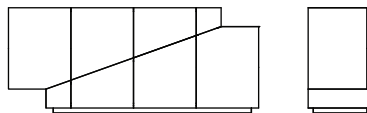

Doors: The three doors open from the right to left side on the left version and the opposite on the right version.

VOLUME

1,43m³ / 50,5 ft³ (packed)

DIMENSIONS

W: 200 cm | 78,7"

D: 53 cm | 20,9"

H: 84 cm | 33,1"

CUSTOM

Suitable for custom size. Range between:

W: 100 cm/39,4" - 250cm/ 98,4"

D: 40 cm/15,7" - 60cm/ 23,6"

H: 40cm/15,7" - 100cm/39,4"

WEIGHT

300 Kg / 661,4 lbs

500 Kg / 1002,3 lbs
(packed in wooden case)

TECHNICAL DRAW

SIDEBOARD VERSION

Left

Right