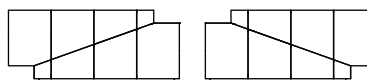

Doors: The three doors open from the right to left side on the left version and the opposite on the right version.

VOLUME

1,43m³ / 50,5 ft³ (packed)

DIMENSIONS

W: 200 cm | 78,7"

D: 53 cm | 20,9"

H: 84 cm | 33,1"

CUSTOM

Suitable for custom size. Range between:

W: 100 cm/39,4" - 250cm/ 98,4"

D: 40 cm/15,7" - 60cm/ 23,6"

H: 40cm/15,7" - 100cm/39,4"

WEIGHT

300 Kg / 661,4 lbs

500 Kg / 1002,3 lbs
(packed in wooden case)

TECHNICAL DRAW

SIDEBOARD VERSION

Left

Right