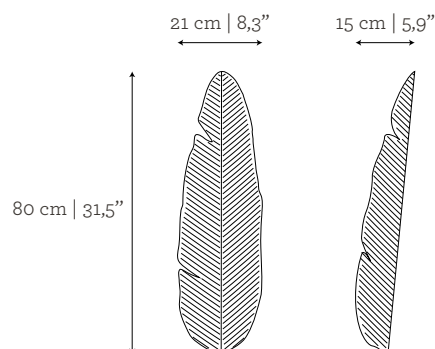

#### DIMENSIONS

W: 21 cm | 8,3"

D: 15 cm | 5,9"

H: 80 cm | 31,5"

#### CUSTOM/BESPOKE

This product is suitable for custom size. Range between:

W: 15 cm | 5,9" - 50 cm | 19,7"

D: 15 cm | 5,9" - 40 cm | 15,7"

H: 40 cm | 15,8" - 150 cm | 59,1"