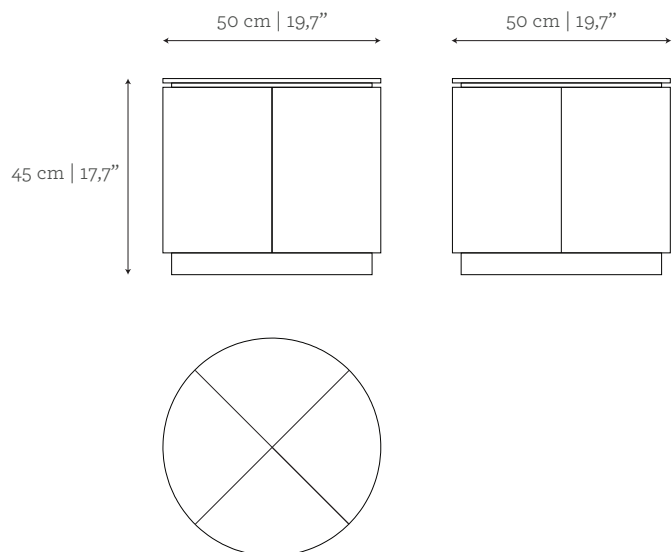

Packed (in wooden case)

0,20 m³ | 7,06 ft³

51 kg | 112,4 lbs