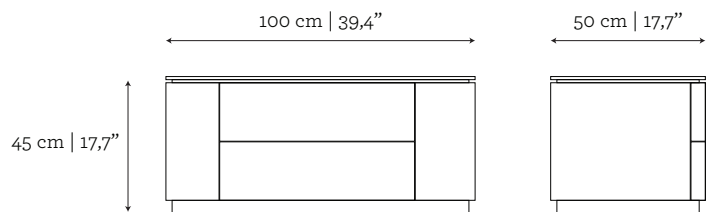

H: 45 cm | 17,7"

CUSTOM/BESPOKE

This product is suitable for custom size.

Range between:

W: 35 cm | 13,8" - 200 cm | 78,7"

D: 35 cm | 13,8" - 200 cm | 78,7"

H: 30 cm | 11,8" - 100 cm | 39,4"

ENVIRONMENT

AS PICTURED

MATERIALS & FINISHES

Top: Amara Ebony wood veneer in inlay marquetry with gloss finishing.

Body: Amara Ebony wood veneer with gloss finishing.

Rim & footer: Brushed Brass.

DIMENSIONS

W: 100 cm | 39,4"

D: 50 cm | 19,7"

H: 45 cm | 17,7"

CUSTOM/BESPOKE

This product is suitable for custom size.

Range between:

W: 45 cm | 17,7" - 200 cm | 78,7"

D: 45 cm | 17,7" - 200 cm | 78,7"

H: 30 cm | 11,8" - 100 cm | 39,4"

ENVIRONMENT

This product is made for living areas in interior spaces only. This product is not specified for bathrooms, spa's or humid environments. Not suitable for exteriors.

VOLUME

0,20 m³ | 7,06 ft³

WEIGHT