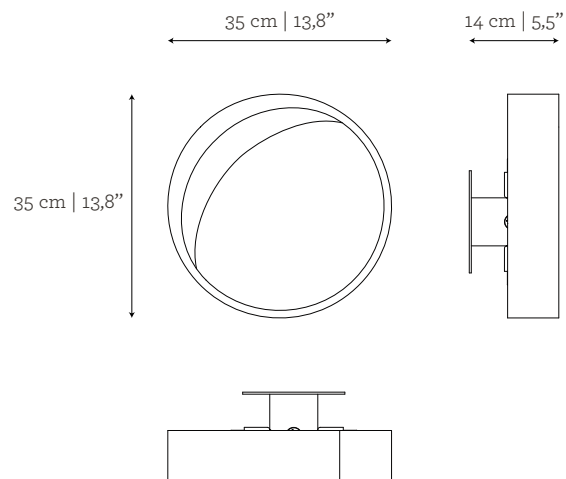

VOLUME

0,02 m³ | 0,71 ft³

Packed (in wooden case)

0,05 m³ | 1,77 ft³

WEIGHT

15 kg | 33,1 lbs

25 kg | 55,1 lbs