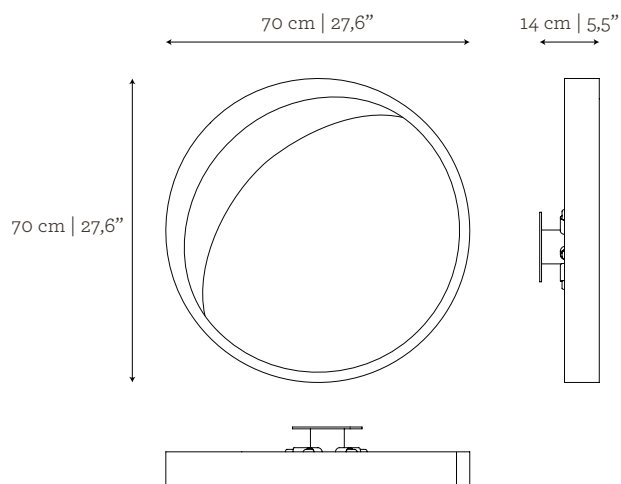

LIGHT SWITCH

Standard switch.
 Also available dimmable switch and DALI controller system.

CUSTOM/BESPOKE

This product is suitable for custom size.
 Range between:
 Ø: 35 cm | 13,8" - 70 cm | 27,6"
 D not customizable

ENVIRONMENT

This product is made for living areas in interior spaces only. This product is not specified for bathrooms, spa's or humid environments. Not suitable for exteriors.

DIMENSIONS

Ø: 70 cm | 27,6"
 D: 14 cm | 5,5"

AS PICTURED

MATERIALS & FINISHES

Lampshade: Carrara marble in honed finishing.
Rim: Brushed Brass.

DIMENSIONS

Ø: 50 cm | 19,7"
 D: 14 cm | 5,5"

BULBS & VOLTAGE

4 x G9 LED, 3W 2700K 200lm | 230V
EU & UK - Bulbs, sockets and plugs included;
USA - Wiring, bulbs, sockets and plugs not included;
Non-EU requirements - Please send an email to info@gingerandjagger.com