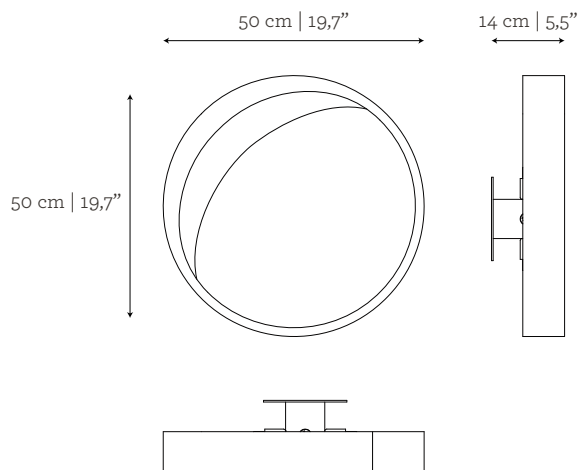

VOLUME

0,04 m³ | 1,41 ft³

Packed (in wooden case)

0,08 m³ | 2,83 ft³

WEIGHT

11 kg | 24,2 lbs

23 kg | 50,7 lbs