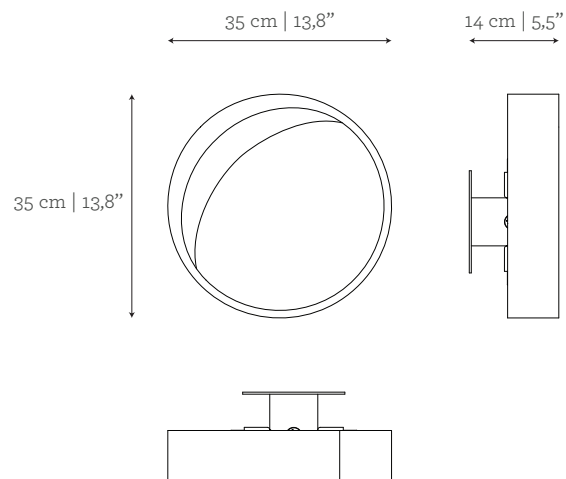

ENVIRONMENT

This product is made for living areas in interior spaces only. This product is not specified for bathrooms, spa's or humid environments. Not suitable for exteriors.

DIMENSIONS

Ø: 70 cm | 27,6"
 D: 14 cm | 5,5"

AS PICTURED

MATERIALS & FINISHES

Lampshade: Carrara marble in honed finishing.
Rim: Brushed Brass.

DIMENSIONS

Ø: 50 cm | 19,7"
 D: 14 cm | 5,5"

BULBS & VOLTAGE

4 x G9 LED, 3W 2700K 200lm | 230V
EU & UK - Bulbs and sockets included;
USA - Wiring, bulbs and sockets not included;
Non-EU requirements - Please send an email to info@gingerandjagger.com

AS PICTURED

MATERIALS & FINISHES

Lampshade: Carrara marble in honed finishing.
Rim: Brushed Brass.

DIMENSIONS

Ø: 35 cm | 13,8"
 D: 14 cm | 5,5"

BULBS & VOLTAGE

3 x G9 LED, 3W 2700K 200lm | 230V
EU & UK - Bulbs and sockets included;
USA - Wiring, bulbs and sockets not included;
Non-EU requirements - Please send an email to info@gingerandjagger.com

LIGHT CONTROL OPTIONS

Dimmer compatible.
 DALI controller system available
 (upcharge over retail price), upon request.

CUSTOM/BESPOKE

This product is suitable for custom size.
 Range between:
 Ø: 35 cm | 13,8" - 70 cm | 27,6"
 D not customizable