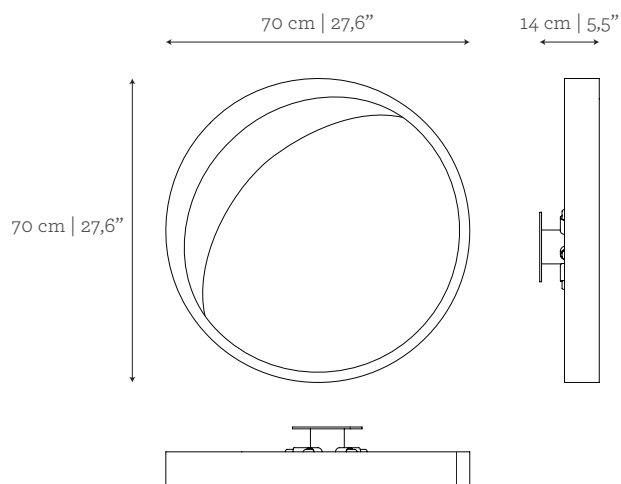

LIGHT CONTROL OPTIONS

Dimmer compatible.
 DALI controller system available
 (upcharge over retail price), upon request.

CUSTOM/BESPOKE

This product is suitable for custom size.
 Range between:
 Ø: 35 cm | 13,8" - 70 cm | 27,6"
 D not customizable

ENVIRONMENT

This product is made for living areas in interior spaces only. This product is not specified for bathrooms, spa's or humid environments. Not suitable for exteriors.

DIMENSIONS

Ø: 70 cm | 27,6"
 D: 14 cm | 5,5"

AS PICTURED

MATERIALS & FINISHES

Lampshade: Carrara marble in honed finishing.
Rim: Brushed Brass.

DIMENSIONS

Ø: 50 cm | 19,7"
 D: 14 cm | 5,5"

BULBS & VOLTAGE

4 x G9 LED, 3W 2700K 200lm | 230V
EU & UK - Bulbs and sockets included;
USA - Wiring, bulbs and sockets not included;
Non-EU requirements - Please send an email to info@gingerandjagger.com