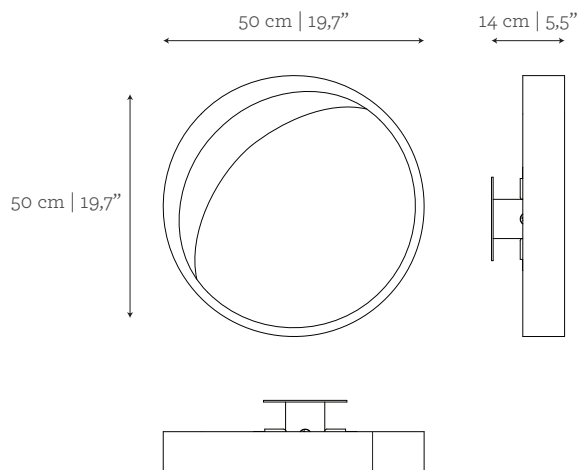

ENVIRONMENT

This product is made for living areas in interior spaces only. This product is not specified for bathrooms, spa's or humid environments. Not suitable for exteriors.

DIMENSIONS

Ø: 70 cm | 27,6"
 D: 14 cm | 5,5"

AS PICTURED

MATERIALS & FINISHES

Lampshade: Carrara marble in honed finishing.
Rim: Brushed Brass.

DIMENSIONS

Ø: 50 cm | 19,7"
 D: 14 cm | 5,5"

BULBS & VOLTAGE

4 x G9 LED, 3W 2700K 200lm | 230V
EU & UK - Bulbs and sockets included;
USA - Wiring, bulbs and sockets not included;
Non-EU requirements - Please send an email to info@gingerandjagger.com

LIGHT CONTROL OPTIONS

Dimmer compatible.
 DALI controller system available
 (upcharge over retail price), upon request.

CUSTOM/BESPOKE

This product is suitable for custom size.
 Range between:
 Ø: 35 cm | 13,8" - 70 cm | 27,6"
 D not customizable