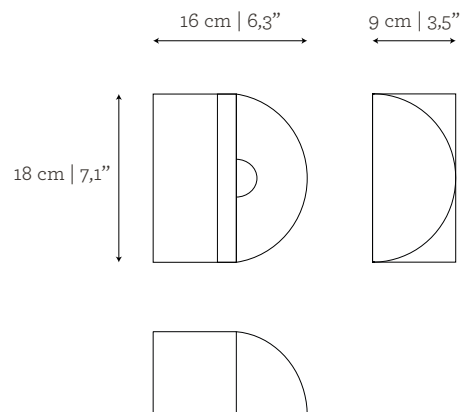

CUSTOM/BESPOKE

This product is not suitable for customization.

ENVIRONMENT

This product is made for living areas in interior spaces only. This product is not specified for bathrooms, spa's or humid environments. Not suitable for exteriors.

VOLUME

0,003 m³ | 0,11 ft³

Packed (in wooden case)

0,01 m³ | 0,35 ft³

WEIGHT

4 kg | 8,8 lbs

10 kg | 22 lbs