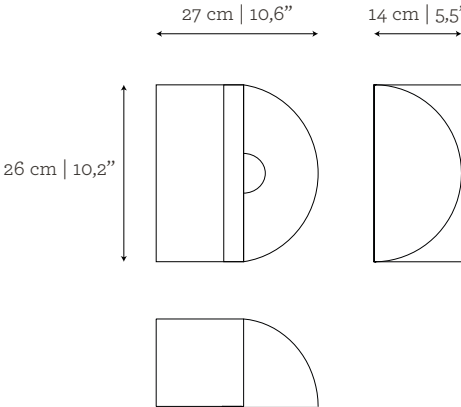

CUSTOM/BESPOKE

This product is not suitable for customization.

ENVIRONMENT

This product is made for living areas in interior spaces only. This product is not specified for bathrooms, spa's or humid environments. Not suitable for exteriors.

VOLUME

0,01 m³ | 0,35 ft³
Packed (in wooden case)
0,03 m³ | 1,06 ft³

WEIGHT

14 kg | 30,9 lbs
22 kg | 48,5 lbs