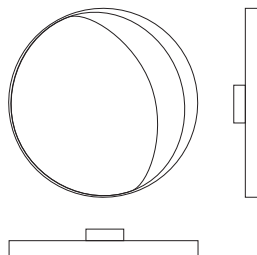

TECHNICAL DRAW