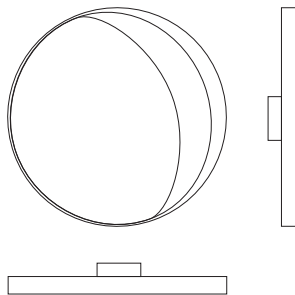

TECHNICAL DRAW