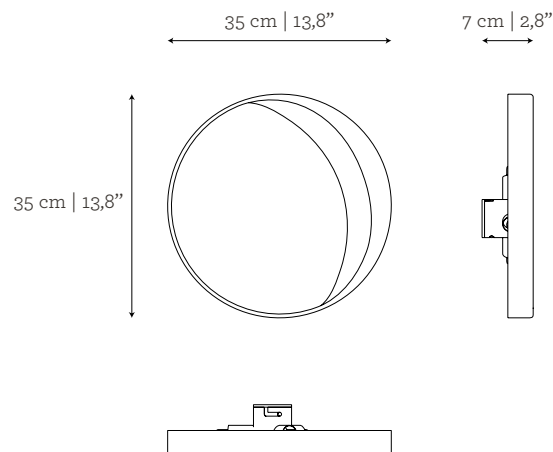

AS PICTURED

MATERIALS & FINISHES

Lampshade: Carrara marble in honed finishing.
Rim: Brushed Brass.

DIMENSIONS

Ø: 50 cm | 19,7"
 D: 7 cm | 2,8"

BULBS & VOLTAGE

3 x G9 LED, 3W 2700K 200lm | 230V
EU & UK - Bulbs, sockets and plugs included;
USA - Wiring, bulbs, sockets and plugs not included;
Non-EU requirements - Please send an email to info@gingerandjagger.com

LIGHT SWITCH

Standard switch.
 Also available dimmable switch and DALI controller system.

CUSTOM/BESPOKE

This product is suitable for custom size.
 Range between:
 Ø: 35 cm | 13,8" - 50 cm | 19,7"
 D not customizable

AS PICTURED

MATERIALS & FINISHES

Lampshade: Carrara marble in honed finishing.
Rim: Brushed Brass.

DIMENSIONS

Ø: 35 cm | 13,8"
 D: 7 cm | 2,8"

BULBS & VOLTAGE

3 x G9 LED, 3W 2700K 200lm | 230V
EU & UK - Bulbs, sockets and plugs included;
USA - Wiring, bulbs, sockets and plugs not included;
Non-EU requirements - Please send an email to info@gingerandjagger.com