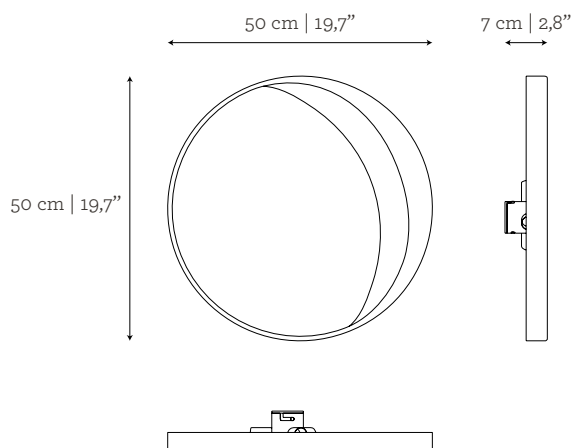

VOLUME

0,02 m³ | 0,71 ft³

Packed (in wooden case)

0,03 m³ | 1,06 ft³

WEIGHT

7,5 kg | 16,5 lbs

18 kg | 39,7 lbs