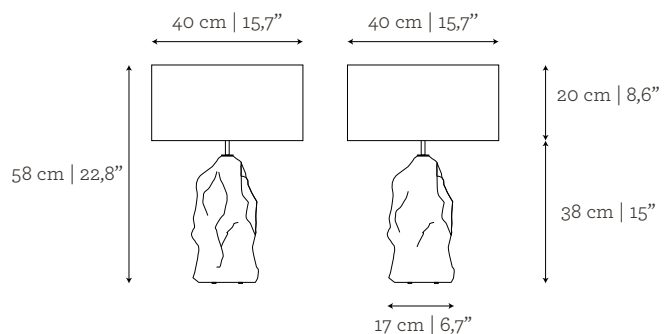

CUSTOM/BESPOKE

This product is suitable for custom size.

Base range between:

W: 17 cm | 6,7" - 34 cm | 13,4"

D: 17 cm | 6,7" - 34 cm | 13,4"

H: 38 cm | 15" - 50 cm | 19,7"

ENVIRONMENT

This product is made for living areas in interior spaces only. This product is not specified for bathrooms, spa's or humid environments. Not suitable for exteriors.

DIMENSIONS

W: 40 cm | 15,7"

D: 40 cm | 15,7"

H: 58 cm | 22,8"

VOLUME

0,04 m³ | 1,41 ft³

Packed (in wooden case)

0,3 m³ | 10,59 ft³