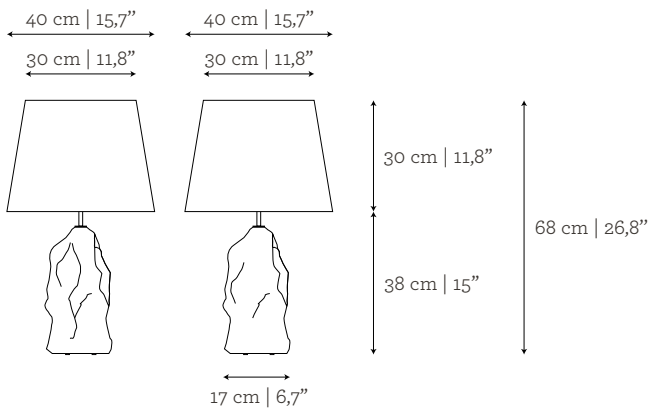

PRODUCT OPTIONS

Pico | Table Lamp

LAMPSHADE

Conic lampshade: