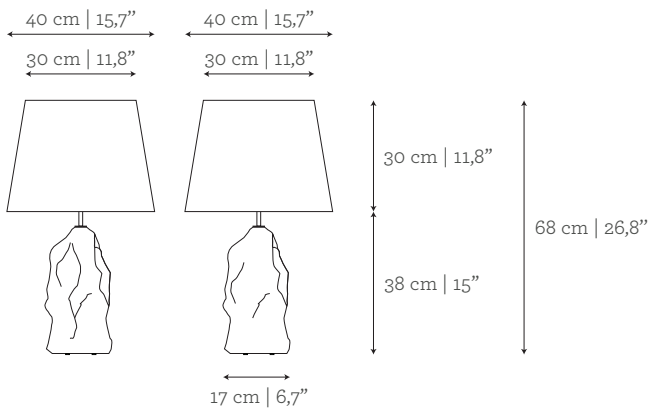

PRODUCT OPTIONS

Pico | Table Lamp

LAMPSHADE

Conic lampshade: