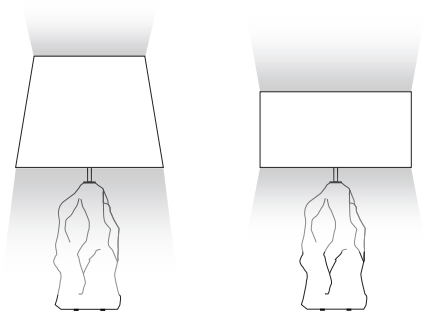

Pico | Table Lamp

The Pico Table Lamp encapsulates the raw beauty of mountain stone, using techniques to convey the erosions and hewn features formed over a long battle against nature's forces. The circular lampshade, available in various finishings, surmounts the hand-sculpted marble, creating a truly unique piece that bears a striking resemblance to its natural counterpart.

CUSTOM/BESPOKE

This product is suitable for custom size.

Base range between:

W: 17 cm | 6,7" - 34 cm | 13,4"

D: 17 cm | 6,7" - 34 cm | 13,4"

H: 38 cm | 15" - 50 cm | 19,7"

ENVIRONMENT

This product is made for living areas in interior spaces only. This product is not specified for bathrooms, spa's or humid environments. Not suitable for exteriors.

DIMENSIONS

W: 40 cm | 15,7"

D: 40 cm | 15,7"

H: 58 cm | 22,8"

VOLUME

0,04 m³ | 1,41 ft³

Packed (in wooden case)

0,3 m³ | 10,59 ft³

BLACK
AMBER

SILVER

PRODUCT OPTIONS

Pico | Table Lamp

LAMPSHADE

Conic lampshade:

LIGHT DIRECTION

Conic
lampshade