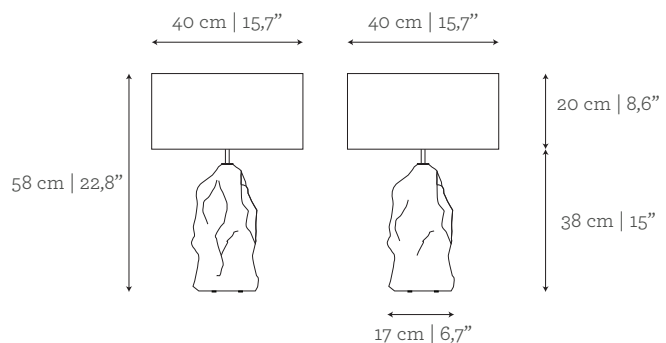

CUSTOM/BESPOKE

This product is suitable for custom size.

Base range between:

W: 17 cm | 6,7" - 34 cm | 13,4"

D: 17 cm | 6,7" - 34 cm | 13,4"

H: 38 cm | 15" - 50 cm | 19,7"

ENVIRONMENT

This product is made for living areas in interior spaces only. This product is not specified for bathrooms, spa's or humid environments. Not suitable for exteriors.

DIMENSIONS

W: 40 cm | 15,7"

D: 40 cm | 15,7"

H: 58 cm | 22,8"

VOLUME

0,04 m³ | 1,41 ft³

Packed (in wooden case)

0,3 m³ | 10,59 ft³