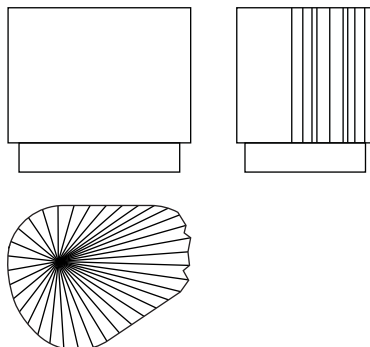

TECHNICAL DRAW