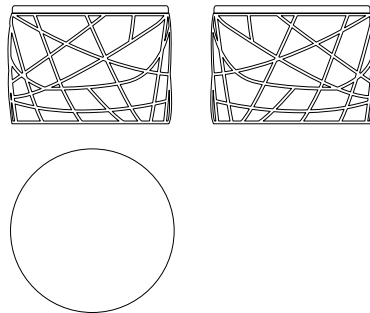

Base in cast brass: Brass, Antique Brass, Silver, Antique Silver, Copper or Antique Copper.

VOLUME

0,37 m³ / 13 ft³ (packed)

DIMENSIONS

Ø: 60 cm | 23,6"

H: 43 cm | 16,9"

CUSTOM

Suitable for custom size. Range between:

W 60cm/21,7" - 220cm/ 86,7"

D 60cm/21,7" - 220cm/ 86,7"

H 43cm/16,9" - 130cm/51,2"

WEIGHT

15 Kg / 33 lbs

25 Kg / 55,1 lbs

(packed in reinforced carton case)

TECHNICAL DRAW

Base in cast brass: Brass, Antique Brass, Silver, Antique Silver, Copper or Antique Copper.

VOLUME

0,43 m³ / 15,2 ft³ (packed)

DIMENSIONS

Ø: 80 cm | 31,5"
H: 43 cm | 16,9"

WEIGHT

30 Kg / 66,1 lbs
60 Kg / 132,3 lbs
(packed in wooden case)

CUSTOM

Suitable for custom size. Range between:

W 60cm/21,7" - 220cm/ 86,7"

D 60cm/21,7" - 220cm/ 86,7"

H 43cm/16,9" - 130cm/51,2"

TECHNICAL DRAW