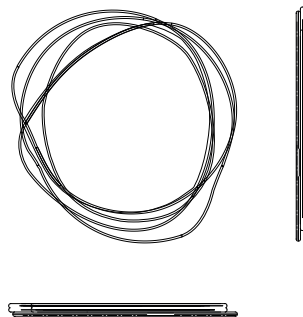

TECHNICAL DRAW