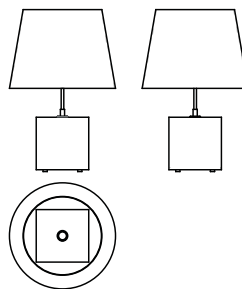

Tree | Table Lamp

SPEC SHEET

AS PICTURED

Base in cast brass with Gold Leaf finishing; lampshade in Ivory Wild Silk.

MATERIALS & FINISHES

Base in Cast brass: Gold, Silver or Copper leaf finishing.

Lampshade: Wild silk in Black Amber, Chestnut, Coral, Green Moss, Honey, Ivory, Antracite or Silver.

VOLUME

0,11 m³ / 17,6 ft³ (packed)

DIMENSIONS

Ø: 40 cm | 15,7"

H: 68 cm | 26,8"

CUSTOM

Not suitable for custom size.

Lampshade suitable for custom size.

Range between:

Ø: 20cm | 7,9" - 150 cm | 59,1"

WEIGHT

6 Kg / 13,2 lbs

9 Kg / 19,8 lbs

(packed in reinforced carton case)

TECHNICAL DRAW

LIGHT DIRECTION