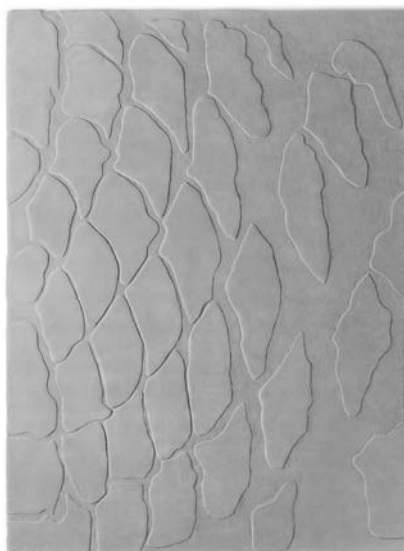

GINGER & JAGGER

Scale | Rug

SPEC SHEET

AS PICTURED

Wool, 609 colour. Backing in polyester, corners finished with cotton tape and hand tufted 100% wool.

MATERIALS & FINISHES

Available in wool. Please check Ginger & Jagger's colour chart.

VOLUME

0,23 m3 / 8,1 ft3 (packed)

DIMENSIONS

W: 240 cm | 94,5"

D: 350 cm | 137,8"

Available in different shapes and sizes.

WEIGHT

30 Kg / 66,1 lbs