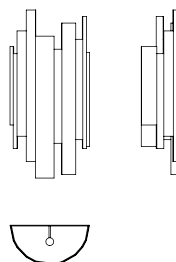

Savana | Wall Lamp

SPEC SHEET

AS PICTURED

Lampshade in Brushed Hammered Brass.

MATERIALS & FINISHES

Lampshade: Brass, Copper or Nickel in Polished or Brushed Hammered finishing.

Bulbs & Voltage

2 x MAX 45W, E27 HSGS | 230V
Dimmable with recommended bulbs.

EU & UK – Bulbs, sockets and plugs included.

USA - Wiring, bulbs, sockets and plugs not included;

Non-EU requirements - Please send an email to info@gingerandjagger.com

VOLUME

0,06 m3 / 2,1 ft3 (packed)

DIMENSIONS

W: 31 cm | 12,2"

D: 16 cm | 6,3"

H: 65 cm | 25,6"

CUSTOM

Suitable for custom size. Range between:

W 30,5cm/12" - 200cm/ 78,8"

D not costumizable

H 40cm/15,8" - 100cm/39,4"

WEIGHT

4Kg / 8,8 lbs

5 Kg / 11 lbs

(packed in reinforced carton case)

TECHNICAL DRAW

LIGHT DIRECTION