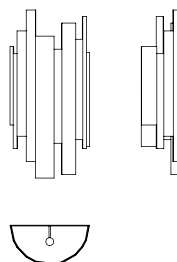

Savana | Wall Lamp

SPEC SHEET

AS PICTURED

Lampshade in Brushed Hammered Brass.

MATERIALS & FINISHES

Lampshade: Brass, Copper or Nickel in Brushed Hammered finishing.

Bulbs & Voltage

2 x MAX 45W, E27 HSGS | 230V
Dimmable with recommended bulbs.

DIMENSIONS

W: 31 cm | 12,2"

D: 16 cm | 6,3"

H: 65 cm | 25,6"

CUSTOM

Suitable for custom size. Range between:

W 30,5cm/12" - 200cm/ 78,8"

D not costumizable

H 40cm/15,8" - 100cm/39,4"

WEIGHT

4Kg / 8,8 lbs

5 Kg / 11 lbs

(packed in reinforced carton case)

TECHNICAL DRAW

LIGHT DIRECTION