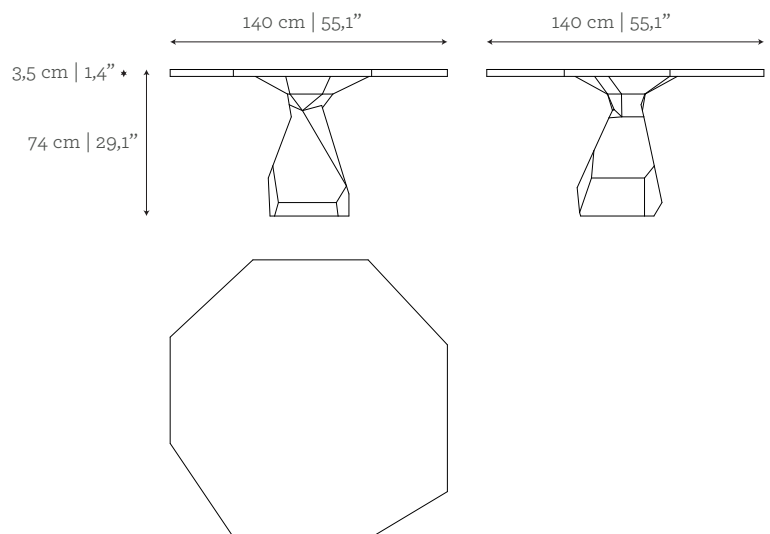

AS PICTURED

MATERIALS & FINISHES

Top and base assembled: Carrara marble in polished finishing.

DIMENSIONS

W: 140 cm | 55,1"
D: 140 cm | 55,1"
H: 74 cm | 29,1"

CUSTOM/BESPOKE

This product is suitable for custom size.
Range between:

W: 40 cm | 15,7" - 140 cm | 55,1"
D: 40 cm | 15,7" - 140 cm | 55,1"
H: 40 cm | 15,7" - 74 cm | 29,1"

ENVIRONMENT

This product is made for living areas in interior spaces only. This product is not specified for bathrooms, spa's or humid environments. Not suitable for exteriors.

VOLUME

1,45 m³ | 51,21 ft³

WEIGHT

350 kg | 771,6 lbs

Packed (in wooden case)

2,46 m³ | 86,87 ft³

500 kg | 1102,3 lbs

MATERIALS & FINISHES