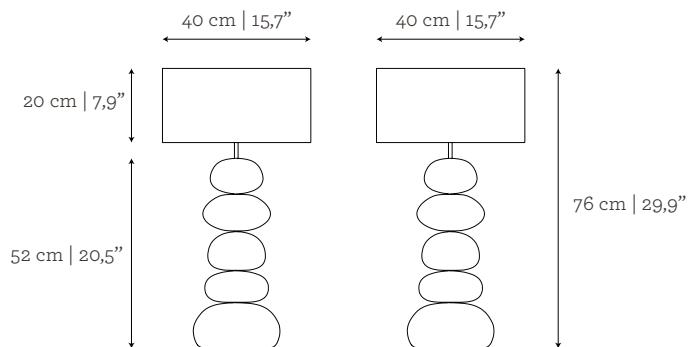

#### CUSTOM/BESPOKE

This product is suitable for custom size.

Base range between:

H: 32 cm | 12,6" - 52 cm | 20,5"

#### DIMENSIONS

W: 40 cm | 15,7"

D: 40 cm | 15,7"

H: 76 cm | 29,9"

#### VOLUME

0,12 m<sup>3</sup> | 4,24 ft<sup>3</sup>

**Packed (in wooden case)**

0,30 m<sup>3</sup> | 10,59 ft<sup>3</sup>