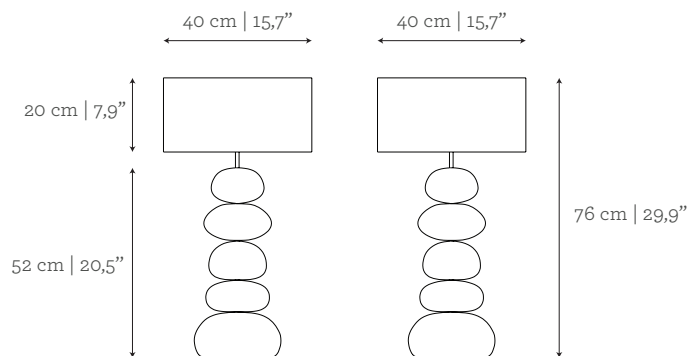

#### CUSTOM/BESPOKE

This product is suitable for custom size.

Base range between:

H: 32 cm | 12,6" - 52 cm | 20,5"

#### DIMENSIONS

W: 40 cm | 15,7"

D: 40 cm | 15,7"

H: 76 cm | 29,9"