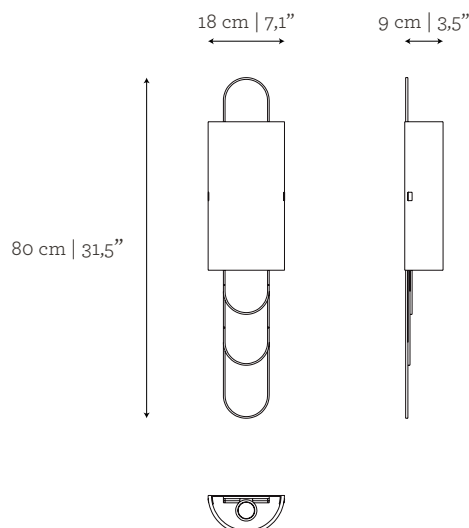

LIGHT SWITCH

Standard switch.
 Also available dimmable switch and DALI controller system.

CUSTOM/BESPOKE

This product is suitable for custom size. Range between:
 W: 18 cm | 7,1" - 50 cm | 19,7"
 D: not suitable for customization.
 H: 60 cm | 23,6" - 130 cm | 51,2"

ENVIRONMENT

This product is made for living areas in interior spaces only. This product is not specified for bathrooms, spa's or humid environments. Not suitable for exteriors.

DIMENSIONS

W: 18 cm | 7,1"
 D: 9 cm | 3,5"
 H: 80 cm | 31,5"

VOLUME

0,013 m³ | 0,35 ft³

Packed (in reinforced carton case)

0,07 m³ | 2,47 ft³

WEIGHT

3,1 kg | 6,8 lbs

6 kg | 13,2 lbs

PRODUCT OPTIONS