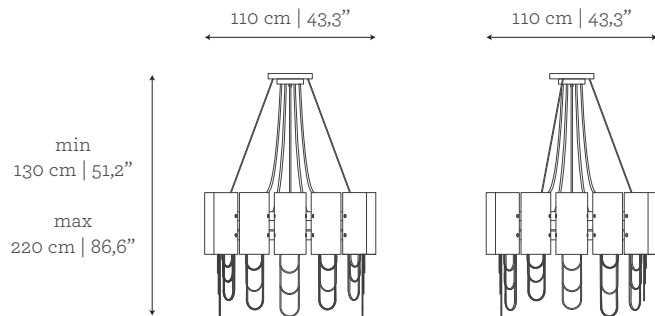

LIGHT CONTROL OPTIONS

Dimmer compatible.
 DALI controller system available
 (upcharge over retail price), upon request.

CUSTOM/BESPOKE

This product is suitable for custom size. Range between:
 Ø: 55 cm | 21,7" - 110 cm | 43,3"
 H: Customizable

ENVIRONMENT

This product is made for living areas in interior spaces only. This product is not specified for bathrooms, spa's or humid environments. Not suitable for exteriors.

DIMENSIONS

Ø: 110 cm | 43,3"
 H: Customizable

VOLUME

1,57 m³ | 55,44 ft³

Packed (in wooden case)

1,87 m³ | 66,04 ft³

WEIGHT

48 kg | 105,8 lbs

199 kg | 438,7 lbs

PRODUCT OPTIONS