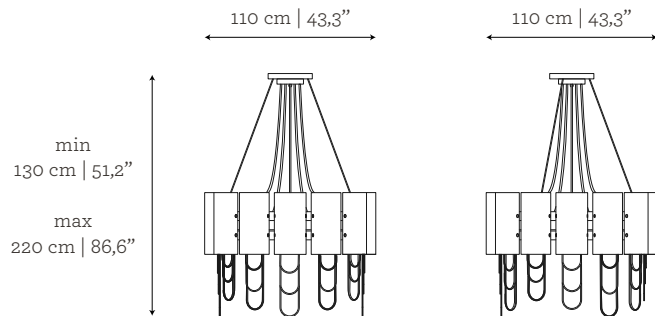

LIGHT SWITCH

Standard switch.
 Also available dimmable switch and DALI controller system.

CUSTOM/BESPOKE

This product is suitable for custom size. Range between:
 Ø: 55 cm | 21,7" - 110 cm | 43,3"
 H: Customizable

ENVIRONMENT

This product is made for living areas in interior spaces only. This product is not specified for bathrooms, spa's or humid environments. Not suitable for exteriors.

DIMENSIONS

Ø: 110 cm | 43,3"
 H: Customizable

VOLUME

1,57 m³ | 55,44 ft³

Packed (in wooden case)

1,87 m³ | 66,04 ft³

WEIGHT

48 kg | 105,8 lbs

199 kg | 438,7 lbs

PRODUCT OPTIONS