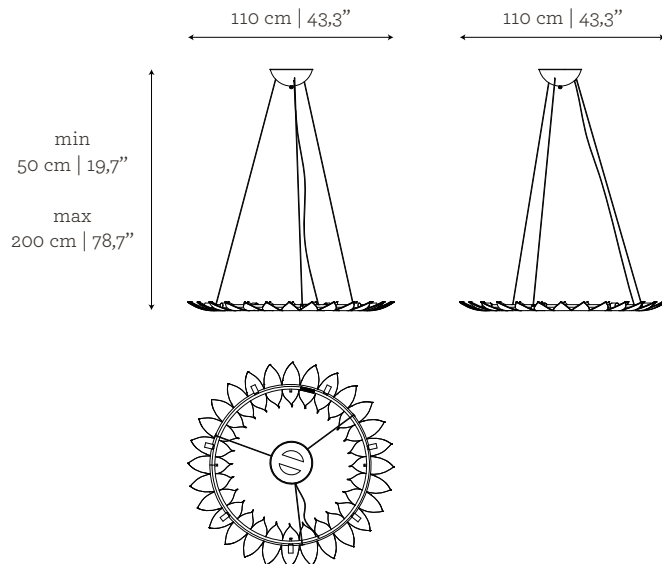

DIMENSIONS

Ø: 130 cm | 51,2"

H: Customizable

VOLUME

3,38 m³ | 119,36 ft³

Packed (in wooden case)

0,49 m³ | 17,3 ft³

WEIGHT

DIMENSIONS

Ø: 130 cm | 51,2"

H: Customizable

VOLUME

3,38 m³ | 119,36 ft³

Packed (in wooden case)

0,31 m³ | 10,95 ft³

WEIGHT

CUSTOM/BESPOKE

This product is suitable for custom size. Range between:

Ø: 60 cm | 23,6" - 160 cm | 63"

H: Customizable

ENVIRONMENT

This product is made for living areas in interior spaces only. This product is not specified for bathrooms, spa's or humid environments. Not suitable for exteriors.

DIMENSIONS

Ø: 110 cm | 43,3"

H: Customizable

VOLUME

2,42 m³ | 85,46 ft³

Packed (in wooden case)

0,22 m³ | 7,77 ft³

WEIGHT