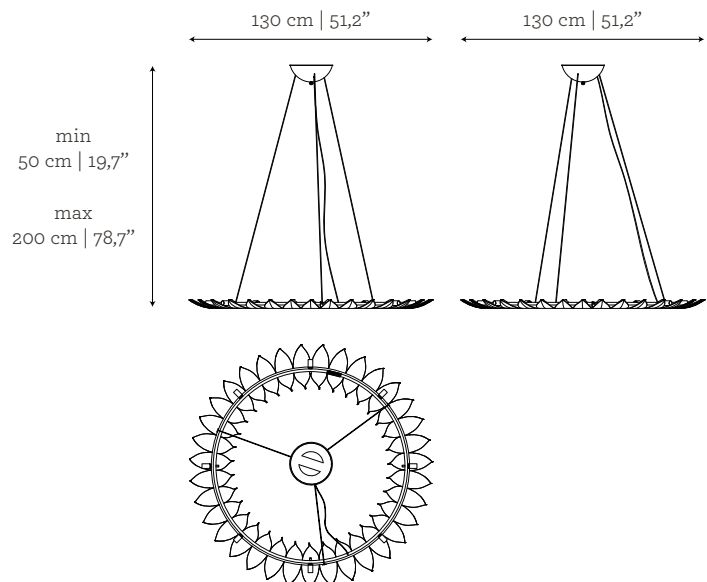

DIMENSIONS

Ø: 130 cm | 51,2"

H: Customizable

VOLUME

3,38 m³ | 119,36 ft³

Packed (in wooden case)

0,49 m³ | 17,3 ft³

WEIGHT

CUSTOM/BESPOKE

This product is suitable for custom size. Range between:

Ø: 60 cm | 23,6" - 160 cm | 63"

H: Customizable

ENVIRONMENT

This product is made for living areas in interior spaces only. This product is not specified for bathrooms, spa's or humid environments. Not suitable for exteriors.

DIMENSIONS

Ø: 130 cm | 51,2"

H: Customizable

VOLUME

3,38 m³ | 119,36 ft³

Packed (in wooden case)

0,31 m³ | 10,95 ft³

WEIGHT

DIMENSIONS

Ø: 110 cm | 43,3"

H: Customizable

VOLUME

2,42 m³ | 85,46 ft³

Packed (in wooden case)

0,22 m³ | 7,77 ft³

WEIGHT