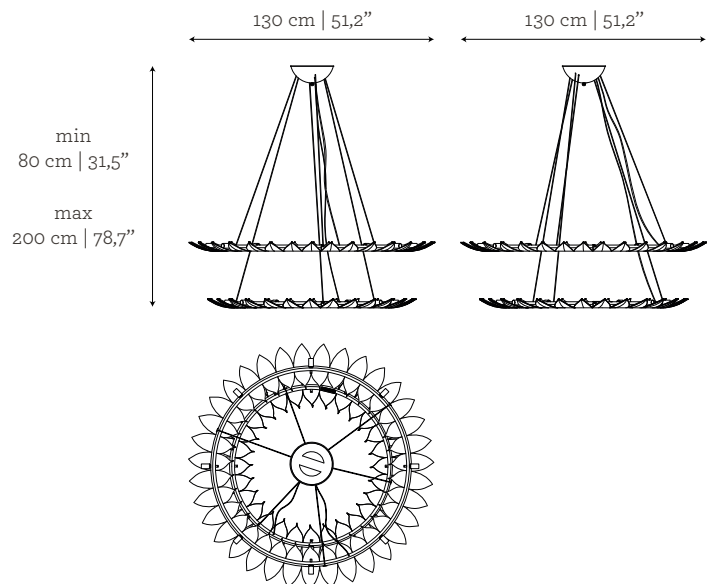

Ø: 60 cm | 23,6" - 160 cm | 63"

H: Customizable

ENVIRONMENT

This product is made for living areas in interior spaces only. This product is not specified for bathrooms, spa's or humid environments. Not suitable for exteriors.

DIMENSIONS

Ø: 130 cm | 51,2"

H: Customizable

VOLUME

3,38 m³ | 119,36 ft³

Packed (in wooden case)

0,49 m³ | 17,3 ft³

WEIGHT

DIMENSIONS

Ø: 130 cm | 51,2"

H: Customizable

VOLUME

3,38 m³ | 119,36 ft³

Packed (in wooden case)

0,31 m³ | 10,95 ft³

WEIGHT

DIMENSIONS

Ø: 110 cm | 43,3"

H: Customizable

VOLUME

2,42 m³ | 85,46 ft³

Packed (in wooden case)

0,22 m³ | 7,77 ft³

WEIGHT