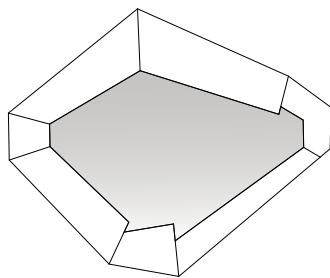

Range between:

W: 107 cm | 42,1" - 210 cm | 82,7"

D not customizable

H: 128 cm | 50,4" - 250 cm | 98,4"

ENVIRONMENT

This product is made for living areas in interior spaces only. This product is not specified for bathrooms, spa's or humid environments. Not suitable for exteriors.

Horizontal