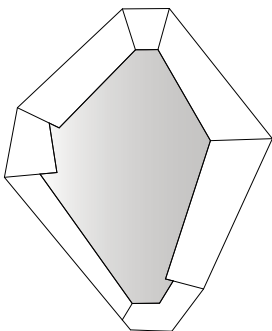

Fragments | Mirror

The origin of life is related to the presence of water, represented here by the mirror, while the frame is made of natural materials like wood and metal, organic and inorganic. These Fragments symbolize Nature's elements and materials and Man's transformative power.

AS PICTURED

MATERIALS & FINISHES

Frame:

- A:** Cherry in matt finishing.
- B:** Polished Hammered Brass.
- C:** Brushed Brass.
- D:** Brushed Nickel.

Mirror: Clear finishing.

CUSTOM/BESPOKE

This product is suitable for custom size.

Range between:

W: 107 cm | 42,1" - 210 cm | 82,7"

D not customizable

H: 128 cm | 50,4" - 250 cm | 98,4"

ENVIRONMENT

This product is made for living areas in interior spaces only. This product is not specified for bathrooms, spa's or humid environments. Not suitable for exteriors.

COPPER
Brushed

COPPER
Antique

Mirror:

CLEAR

BRONZE

SMOKEY

MIRROR VERSION

Vertical