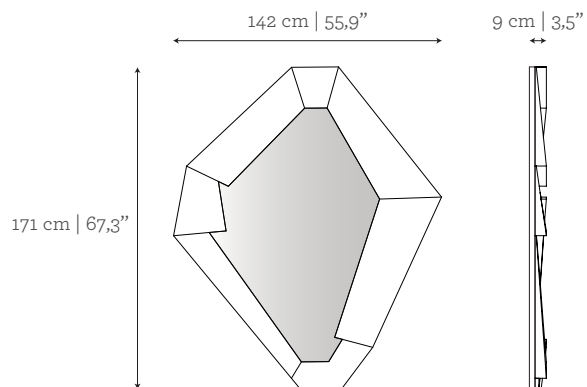

Range between:

W: 107 cm | 42,1" - 210 cm | 82,7"

D not customizable

H: 128 cm | 50,4" - 250 cm | 98,4"

ENVIRONMENT

This product is made for living areas in interior spaces only. This product is not specified for bathrooms, spa's or humid environments. Not suitable for exteriors.

VOLUME

0,34 m³ | 12 ft³

WEIGHT

47 kg | 103,6 lbs

Packed (in wooden case)

0,42 m³ | 14,83 ft³

108 kg | 238,1 lbs

DIMENSIONS

W: 142 cm | 55,9"

D: 9 cm | 3,5"

H: 171 cm | 67,3"

- Frame A
- Frame B
- Frame C
- Frame D

MATERIALS & FINISHES

Frame:

A: Lacquered in all RAL colours in matt or gloss finishing.

B: Brass, Nickel or Copper plate in hammered polished or brushed finishing.