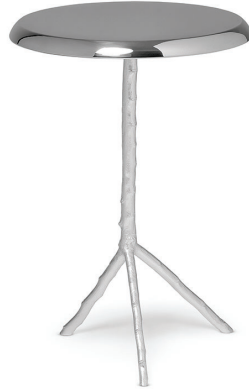

Embrace | 30 Side Table

SPEC SHEET

AS PICTURED

Legs in cast Brass with Copper finishing; top in Polished Copper plate.

MATERIALS & FINISHES

Top: Brass, Nickel or Copper plate in Polished, Brushed or Antique finishing.

Legs in cast brass: Brass, Antique Brass, Silver, Antique Silver, Copper and Antique Copper.

VOLUME

0,11m³ / 3,9 ft³ (packed)

DIMENSIONS

Ø: 30 cm | 11,8"

H: 54 cm | 21,3"

CUSTOM

Height suitable for custom size.

Range between:

H: 45cm/17,7" - 78cm/30,7"

WEIGHT

7 Kg | 15,43 lbs

9 Kg | 19,84 lbs

(packed in reinforced carton case)

TECHNICAL DRAW

Embrace | 50 Side Table

SPEC SHEET

AS PICTURED

Legs in cast Brass with Copper finishing; top in Polished Copper plate.

MATERIALS & FINISHES

Top: Brass, Nickel or Copper plate in Polished, Brushed or Antique finishing.

Legs in cast brass: Brass, Antique Brass, Silver, Antique Silver, Copper and Antique Copper.