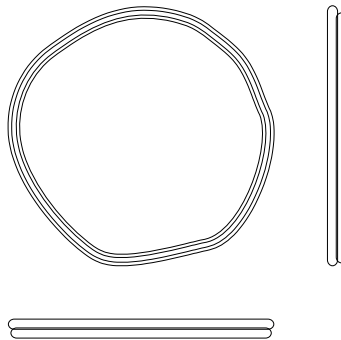

VOLUME

0,19 m³ | 6,7 ft³ (packed)

DIMENSIONS

W: 98 cm | 38,6"

D: 5 cm | 2"

H: 100 cm | 39,4"

CUSTOM

Suitable for custom size. Range between:

VOLUME

0,10 m³ | 3,5 ft³ (packed)

DIMENSIONS

W: 67 cm | 26,4"

D: 5 cm | 2"

H: 70 cm | 27,6"

CUSTOM

Suitable for custom size. Range between:

W 37cm/14,6" - 140cm/ 55,1"

D not suitable for custom.

H 40 cm | 15,7" - 140cm/ 55,1"

WEIGHT

7 Kg | 15,4 lbs

24 Kg | 52,9 lbs

(packed in wooden case)

TECHNICAL DRAW

VOLUME

0,02 m³ | 0,5 ft³ (packed)

DIMENSIONS

W: 40 cm | 15,7"

D: 5 cm | 2"

H: 40 cm | 15,7"

CUSTOM

Suitable for custom size. Range between: