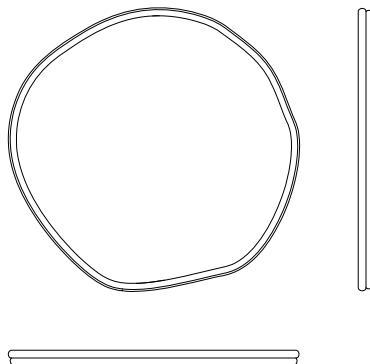

VOLUME

0,19 m³ | 6,7 ft³ (packed)

DIMENSIONS

W: 98 cm | 38,6"

D: 5 cm | 2"

H: 100 cm | 39,4"

CUSTOM

Suitable for custom size. Range between:

W 37cm/14,6" - 140cm/ 55,1"

D not suitable for custom.

H 40 cm | 15,7" - 140cm/ 55,1"

WEIGHT

13 Kg | 28,6 lbs

41 Kg | 90,4 lbs

(packed in wooden case)

TECHNICAL DRAW

VOLUME

0,10 m³ | 3,5 ft³ (packed)

DIMENSIONS

W: 67 cm | 26,4"

D: 5 cm | 2"

H: 70 cm | 27,6"

CUSTOM

Suitable for custom size. Range between:

VOLUME

0,02 m³ | 0,5 ft³ (packed)

DIMENSIONS

W: 40 cm | 15,7"

D: 5 cm | 2"

H: 40 cm | 15,7"

CUSTOM

Suitable for custom size. Range between: