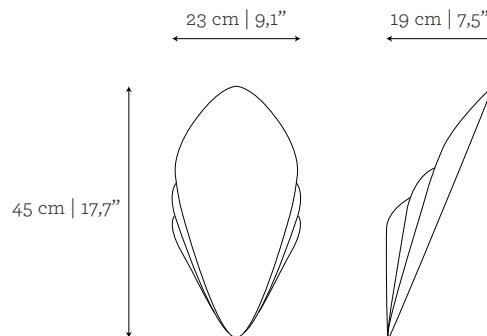

AS PICTURED

MATERIALS & FINISHES

Front lampshade: Polished Brass.
Middle lampshade: Polished Nickel.
Back lampshade: Polished Brass.

DIMENSIONS

W: 23 cm | 9,1"
 D: 19 cm | 7,5"
 H: 45 cm | 17,7"

BULBS & VOLTAGE

LIGHT SWITCH

Standard switch.
 Also available dimmable switch and DALI controller system.

CUSTOM/BESPOKE

This product is suitable for custom size. Range between:
 W: 23 cm | 9,1" - 60 cm | 23,6"
 D: 19 cm | 7,5" - 25 cm | 9,8"
 H: 45 cm | 17,7" - 100 cm | 39,4"