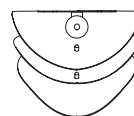

AS PICTURED

MATERIALS & FINISHES

Front lampshade: Polished Brass.
Middle lampshade: Polished Nickel.
Back lampshade: Polished Brass.

DIMENSIONS

W: 23 cm | 9,1"
 D: 19 cm | 7,5"
 H: 45 cm | 17,7"

BULBS & VOLTAGE

Dimmer compatible.
 DALI controller system available (upcharge over retail price), upon request.

CUSTOM/BESPOKE

This product is suitable for custom size. Range between:
 W: 23 cm | 9,1" - 60 cm | 23,6"
 D: 19 cm | 7,5" - 25 cm | 9,8"
 H: 45 cm | 17,7" - 100 cm | 39,4"