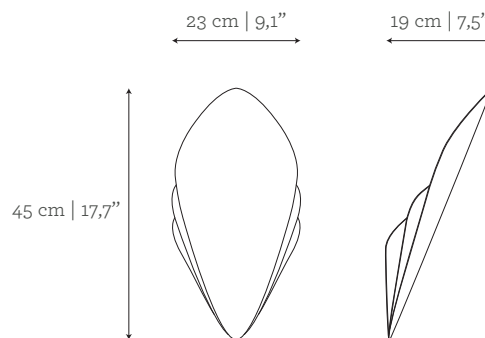

AS PICTURED

MATERIALS & FINISHES

Front lampshade: Polished Brass.
Middle lampshade: Polished Nickel.
Back lampshade: Polished Brass.

DIMENSIONS

W: 23 cm | 9,1"
 D: 19 cm | 7,5"
 H: 45 cm | 17,7"

BULBS & VOLTAGE

Dimmer compatible.
 DALI controller system available (upcharge over retail price), upon request.

CUSTOM/BESPOKE

This product is suitable for custom size. Range between:
 W: 23 cm | 9,1" - 60 cm | 23,6"
 D: 19 cm | 7,5" - 25 cm | 9,8"
 H: 45 cm | 17,7" - 100 cm | 39,4"