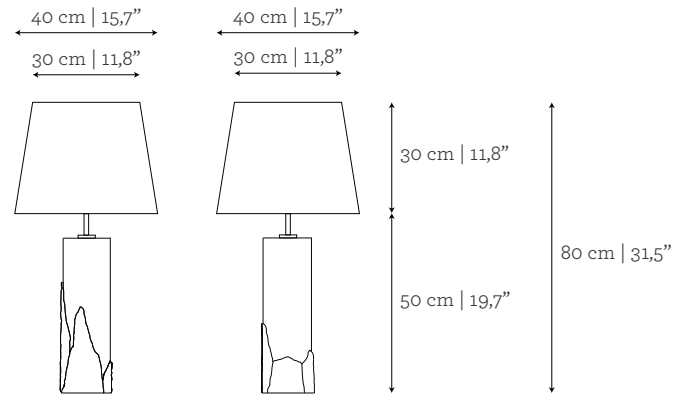

Conic lampshade: