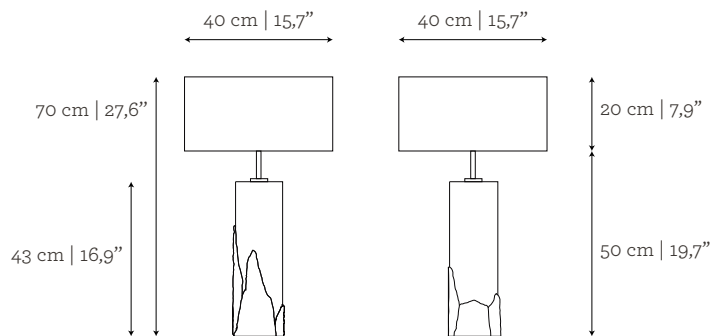

CUSTOM/BESPOKE

This product is suitable for custom size.

Base range between:

H: 30 cm | 11,8" - 43 cm | 16,9"

ENVIRONMENT

This product is made for living areas in interior spaces only. This product is not specified for bathrooms, spa's or humid environments. Not suitable for exteriors.

DIMENSIONS

W: 40 cm | 15,7"

D: 40 cm | 15,7"

H: 70 cm | 27,6"

VOLUME

0,11 m³ | 3,88 ft³

Packed (in wooden case)

0,30 m³ | 10,59 ft³