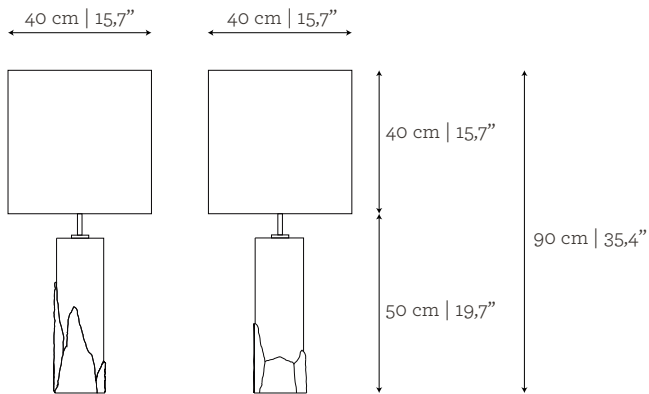

PRODUCT OPTIONS

Amber | Table Lamp

LAMPSHADE

Large round lampshade: