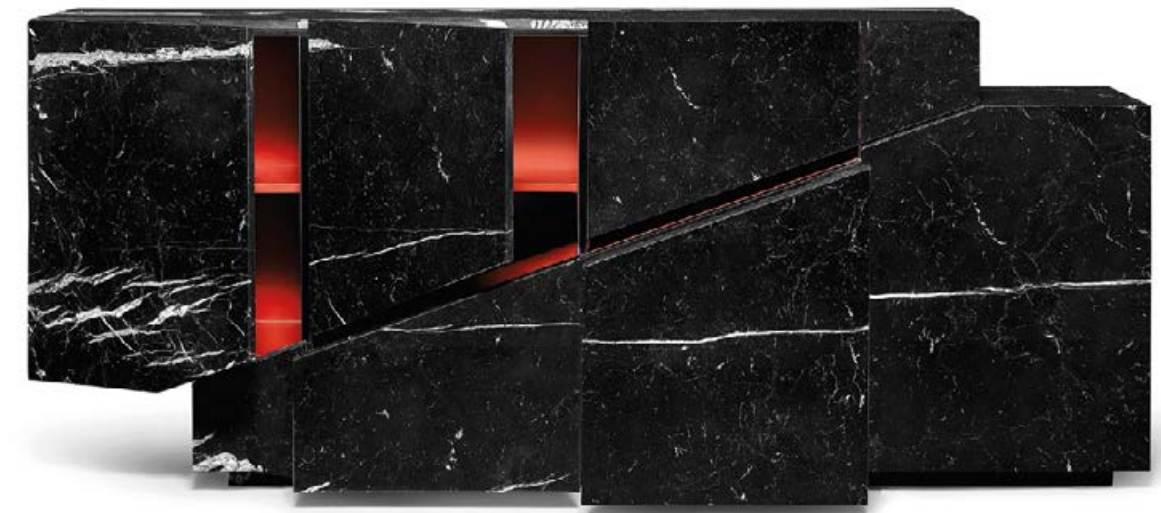

*Inspired by forest canopies,
the Bosque Sideboard balances
shelter and structure. Oak-inspired
branches cast from a brass mould
support a piece shaped by
materiality, craftsmanship and a
quiet sense of permanence.*