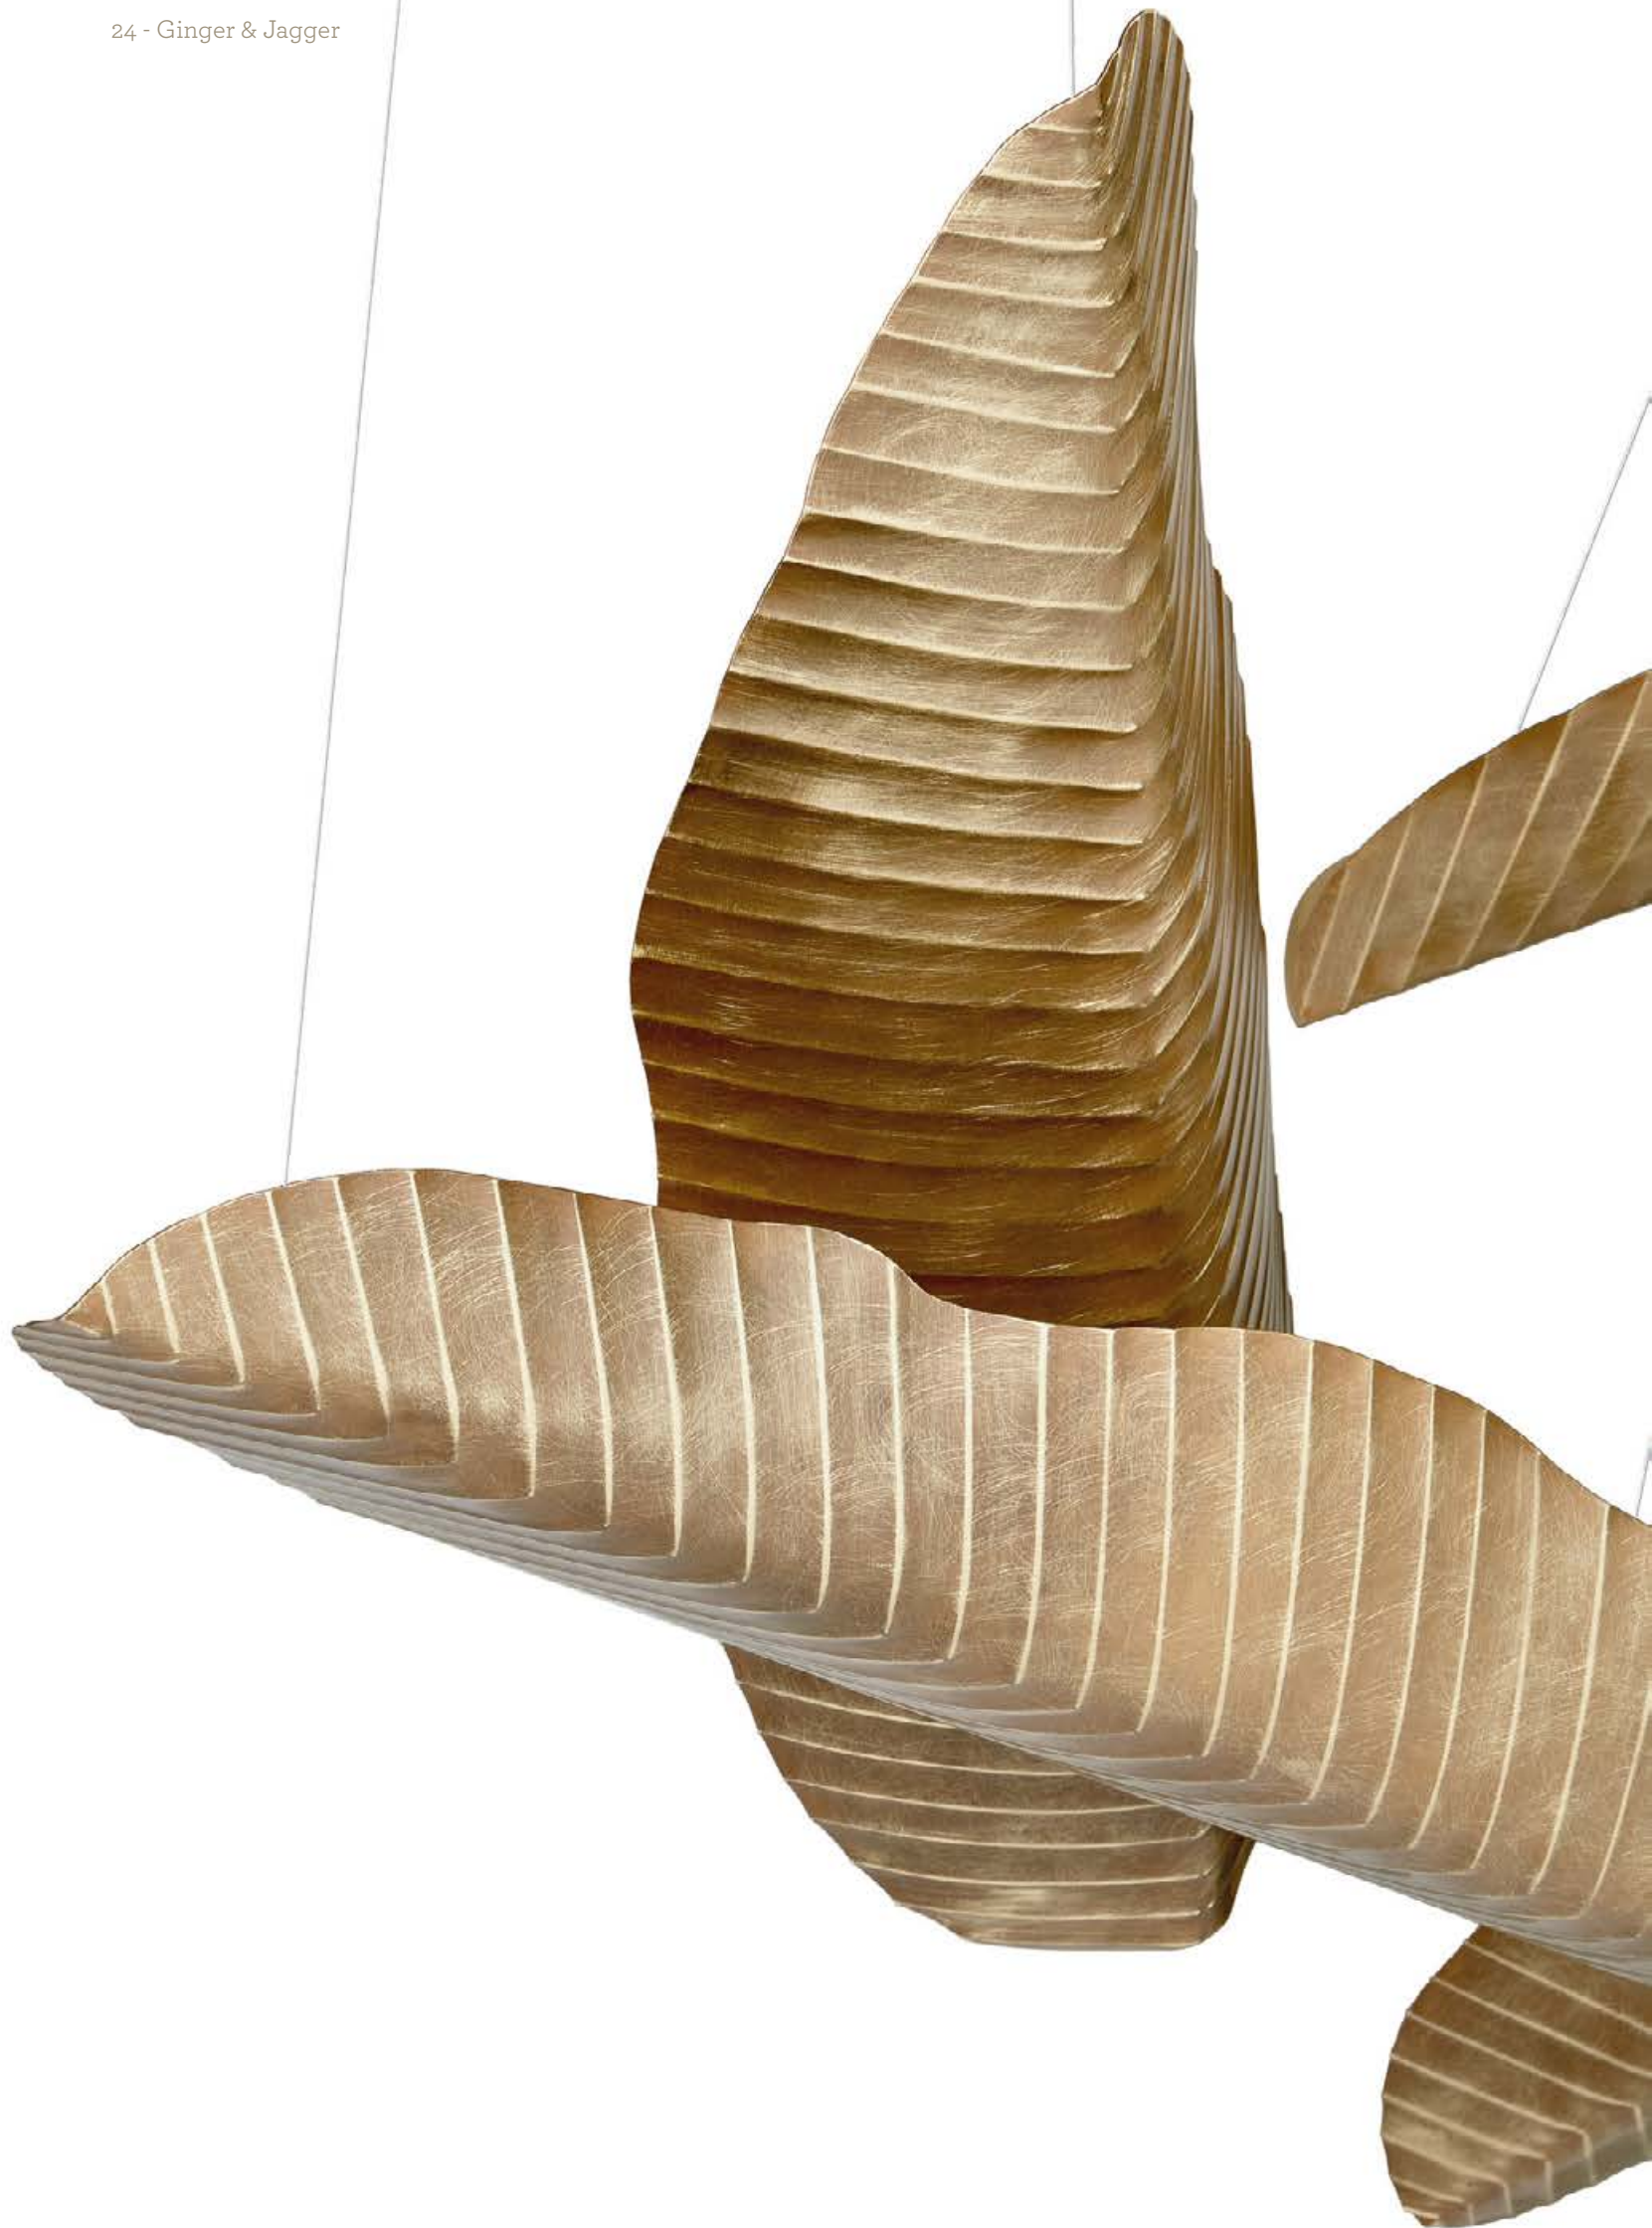

Bond | Wall Lamp