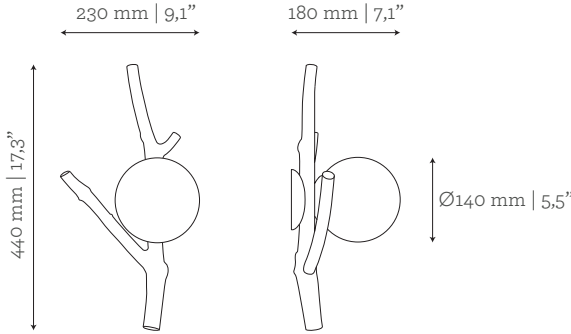

CUSTOM/BESPOKE

This product is not suitable for customization.

ENVIRONMENT

This product is made for living areas in interior spaces only. This product is not specified for bathrooms, spa's or humid environments. Not suitable for exteriors.

VOLUME

0,02 m³ | 0,71 ft³
Packed (in reinforced carton case)
0,03 m³ | 1,06 ft³

WEIGHT

3,5 kg | 7,7 lbs
4,5 kg | 9,9 lbs