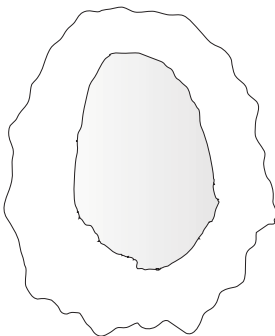

Lapa | Mirror

The Lapa Mirror emerges from the mineral memory of the Atlantic coastline. Framed in travertine, the piece preserves the organic texture of the limpet, shaped by erosion, wind and time. Between weight and reflection, matter and silence, Lapa reveals an elemental, almost archaeological presence, where the stone seems to hold the breath of the sea.

Frame:

SILVER
TRAVERTINE
Natural

ROMANO
TRAVERTINE
Natural

Mirror:

CLEAR

BRONZE

SMOKEY

MIRROR VERSION

Vertical

Horizontal