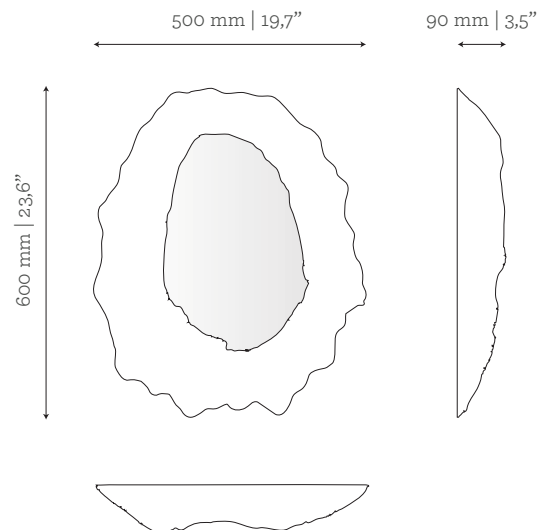

Lapa | Mirror

The Lapa Mirror emerges from the mineral memory of the Atlantic coastline. Framed in travertine, the piece preserves the organic texture of the limpet, shaped by erosion, wind and time. Between weight and reflection, matter and silence, Lapa reveals an elemental, almost archaeological presence, where the stone seems to hold the breath of the sea.

VOLUME

0,03 m³ | 1,06 ft³

WEIGHT

15 kg | 33,1 lbs

Packed (in wooden case)

0,15 m³ | 5,30 ft³

35 kg | 77,2 lbs

DIMENSIONS

W: 500 mm | 19,7"

D: 90 mm | 3,5"

H: 600 mm | 23,6"

PRODUCT OPTIONS

Lapa | Mirror

MATERIALS & FINISHES

Frame: Silver Travertine or Romano Travertine in natural finishing.

Mirror: Clear, Bronze or Smokey finishing.