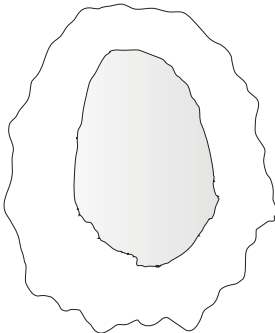

PRODUCT OPTIONS

Lapa | Mirror

MATERIALS & FINISHES

Frame: Silver Travertine or Romano Travertine in natural finishing.

Mirror: Clear, Bronze or Smokey finishing.

Frame:

Mirror:

MIRROR VERSION

Vertical