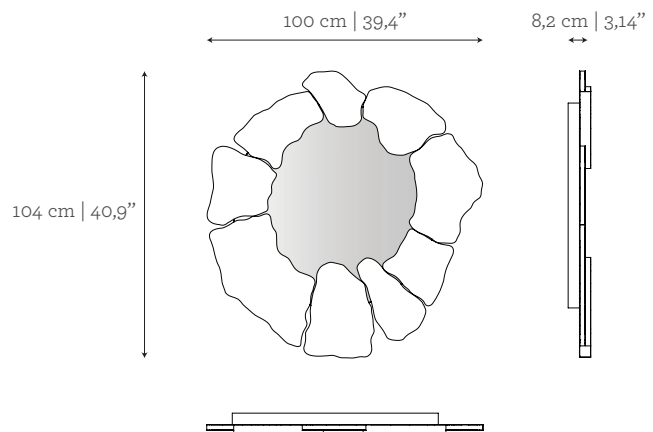

Islet | Mirror

The Islet Mirror draws inspiration from small uninhabited islands, that remain in their primal state, only exposed to the elements. The Islet Mirror has a delicate composition of elements in succession, in a dialogue of marble, metal and lacquer, and shapes that surrounds the subject, reflected within. The Islet creates a tranquil dynamic for living spaces.

DIMENSIONS

W: 100 cm | 39,4"
D: 8,2 cm | 3,14"
H: 104 cm | 40,9"

CUSTOM/BESPOKE

This product is not suitable for customization.

ENVIRONMENT

This product is made for living areas in interior spaces only. This product is not specified for bathrooms, spa's or humid environments. Not suitable for exteriors.