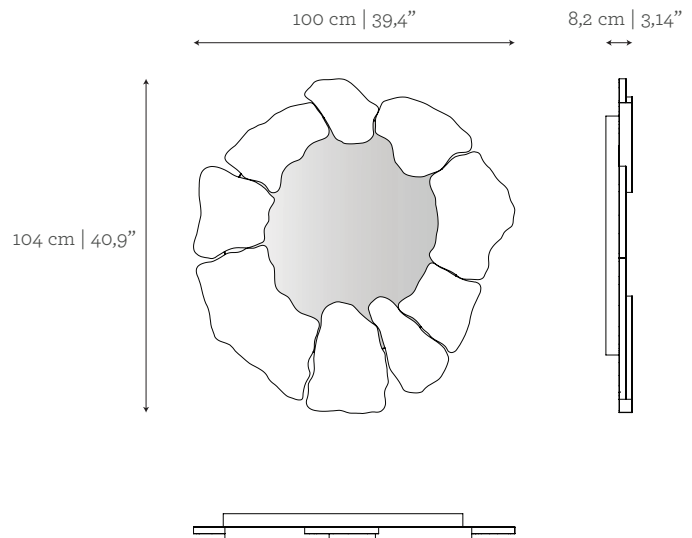

VOLUME

0,12 m³ | 4,24 ft³

WEIGHT

50 kg | 110,2 lbs

Packed (in wooden case)

0,38 m³ | 13,41 ft³

83 kg | 183 lbs