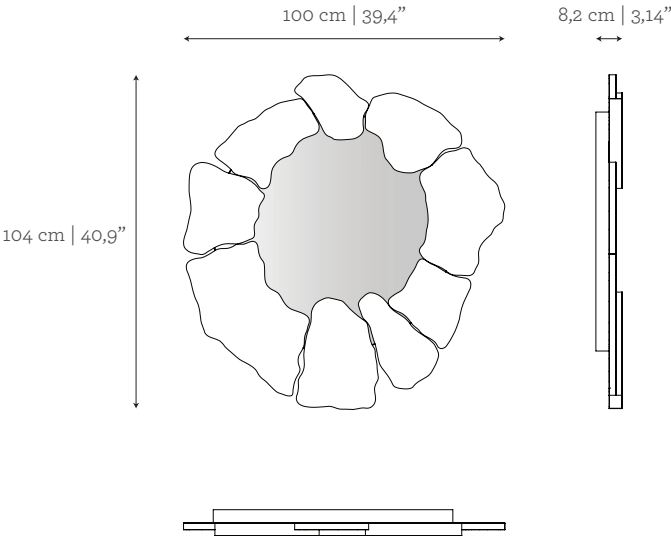

VOLUME

0,12 m³ | 4,24 ft³

WEIGHT

20 kg | 44,09 lbs

Packed (in wooden case)

0,38 m³ | 13,41 ft³

53 kg | 116,84 lbs