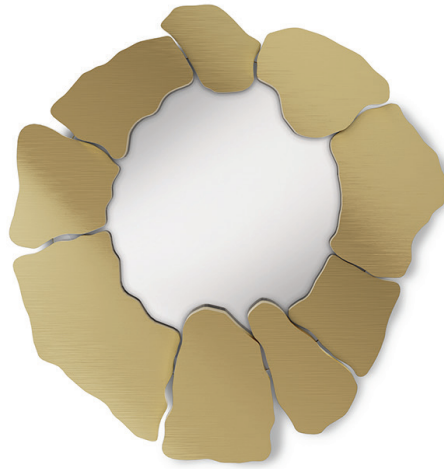

Islet | Mirror

The Islet Mirror draws inspiration from small uninhabited islands, that remain in their primal state, only exposed to the elements. The Islet Mirror has a delicate composition of elements in succession, in a dialogue of marble, metal and lacquer, and shapes that surrounds the subject, reflected within. The Islet creates a tranquil dynamic for living spaces.

Islet | Metal Mirror

The Islet Mirror draws inspiration from small uninhabited islands, that remain in their primal state, only exposed to the elements. The Islet Mirror has a delicate composition of elements in succession, in a dialogue of marble, metal and lacquer, and shapes that surrounds the subject, reflected within. The Islet creates a tranquil dynamic for living spaces.