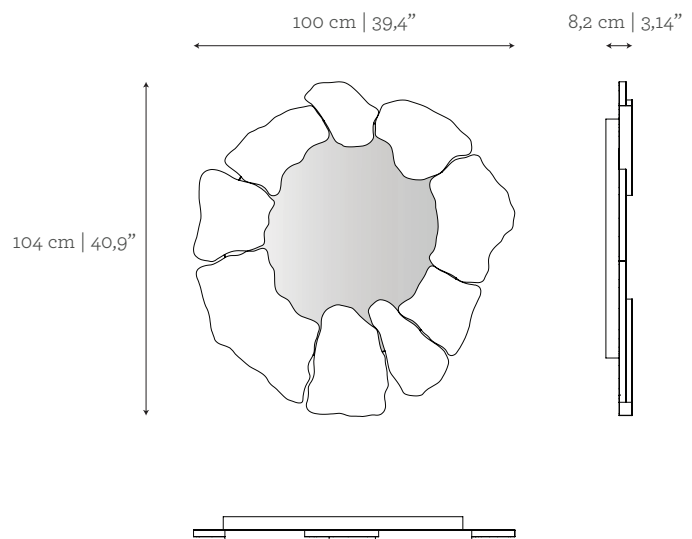

DIMENSIONS

W: 100 cm | 39,4"
D: 8,2 cm | 3,14"
H: 104 cm | 40,9"

CUSTOM/BESPOKE

This product is not suitable for customization.

ENVIRONMENT

This product is made for living areas in interior spaces only. This product is not specified for bathrooms, spa's or humid environments. Not suitable for exteriors.

AS PICTURED

MATERIALS & FINISHES

Frame: Carrara marble in polished finishing.

Metal Structure: Polished Nickel.

Mirror: Clear finishing.

DIMENSIONS

W: 100 cm | 39,4"

D: 8,2 cm | 3,14"

H: 104 cm | 40,9"

CUSTOM/BESPOKE

This product is not suitable for customization.

ENVIRONMENT

This product is made for living areas in interior spaces only. This product is not specified for bathrooms, spa's or humid environments. Not suitable for exteriors.

AS PICTURED

MATERIALS & FINISHES

Frame: Brushed Brass.

Metal Structure: Polished Nickel.

Mirror: Clear finishing.

DIMENSIONS

W: 100 cm | 39,4"

D: 8,2 cm | 3,14"